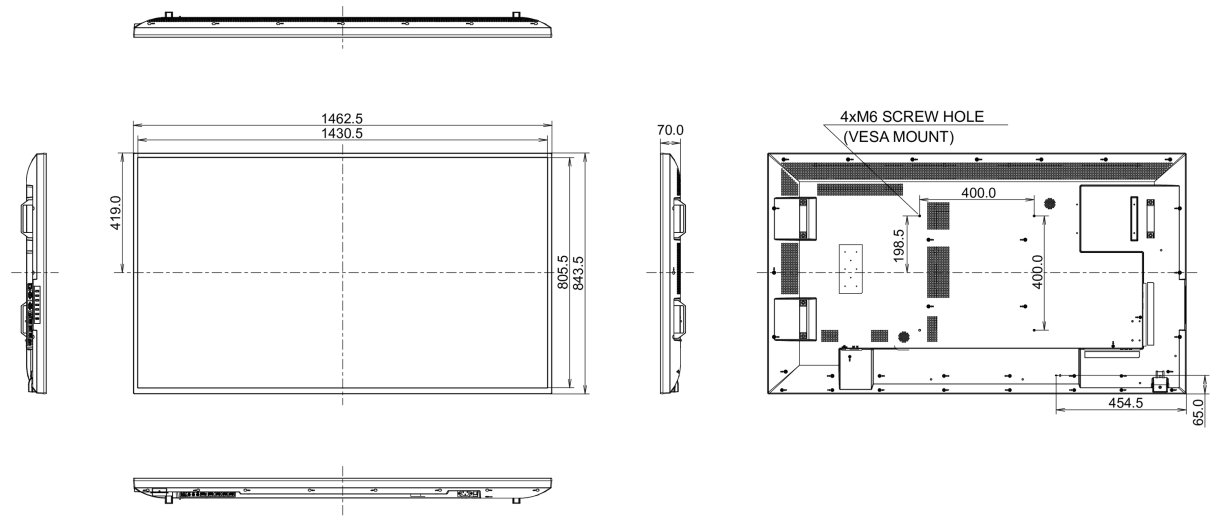

Dimenzije proizvoda Š x V x D	1462.5 x 843.5 x 70mm
Dimenzije kutije Š x V x D	1640 x 986 x 226mm
Težina (bez kutije)	22.8kg
Težina (sa kutijom)	31.1kg
EAN kod	4948570116270

All trademarks and registered trademarks acknowledged. E & O E. Specification subject to change without notice. All LCD's comply with ISO-9241-307:2008 in connection with pixel defects.