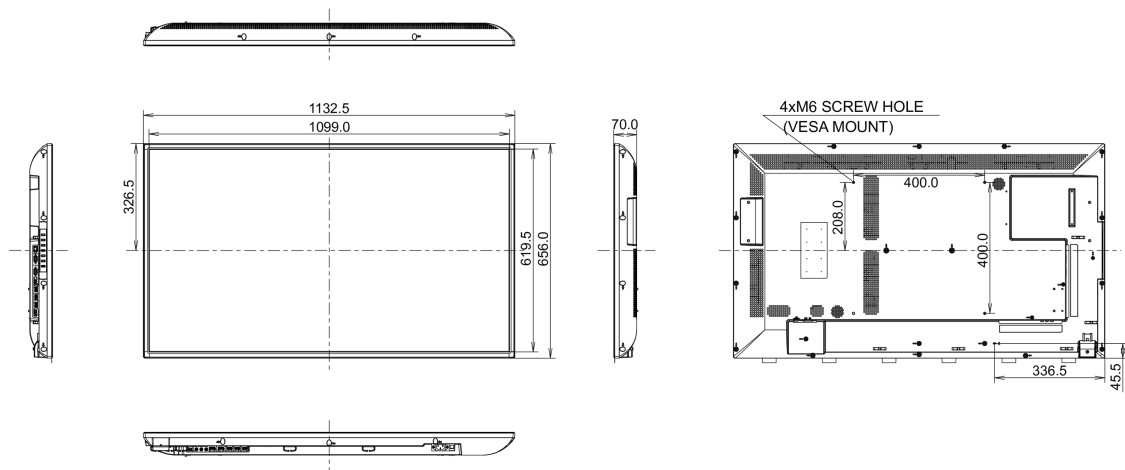

**REACH SVHC**

above 0.1%: Lead

**09 DIMENSIONS / WEIGHT****Product dimensions W x H x D**

1132.5 x 656.0 x 70mm

**Box dimensions W x H x D**

1310 x 800 x 226mm

**Weight (without box)**

14.3kg

**Weight (with box)**

20.6kg

**EAN code**

4948570116256

All trademarks and registered trademarks acknowledged. E & O E. Specification subject to change without notice. All LCD's comply with ISO-9241-307:2008 in connection with pixel defects.