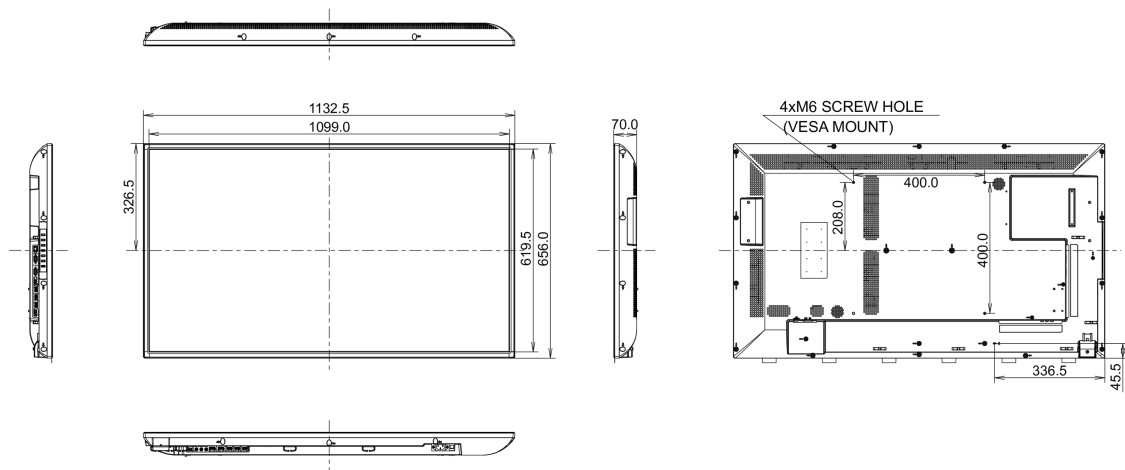

Dimenzije proizvoda Š x V x D	1132.5 x 656.0 x 70mm
Dimenzije kutije Š x V x D	1310 x 800 x 226mm
Težina (bez kutije)	14.3kg
Težina (sa kutijom)	20.6kg
EAN kod	4948570116256

All trademarks and registered trademarks acknowledged. E & O E. Specification subject to change without notice. All LCD's comply with ISO-9241-307:2008 in connection with pixel defects.