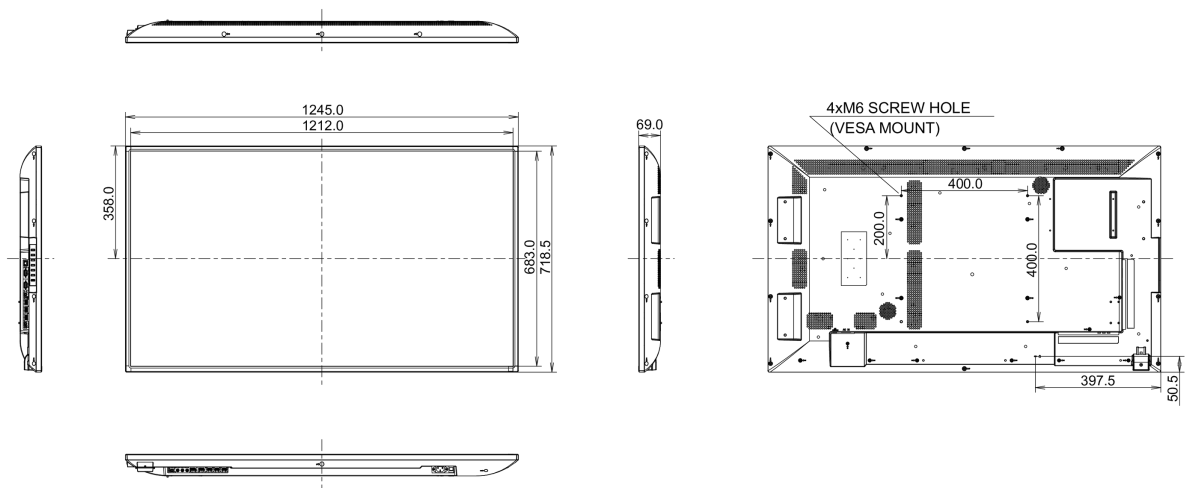

Dimenzije proizvoda Š x V x D	1245.0 x 718.5 x 69mm
Dimenzije kutije Š x V x D	1423 x 863 x 226mm
Težina (bez kutije)	16.8kg
Težina (sa kutijom)	23.7kg
EAN kod	4948570116263

All trademarks and registered trademarks acknowledged. E & O E. Specification subject to change without notice. All LCD's comply with ISO-9241-307:2008 in connection with pixel defects.