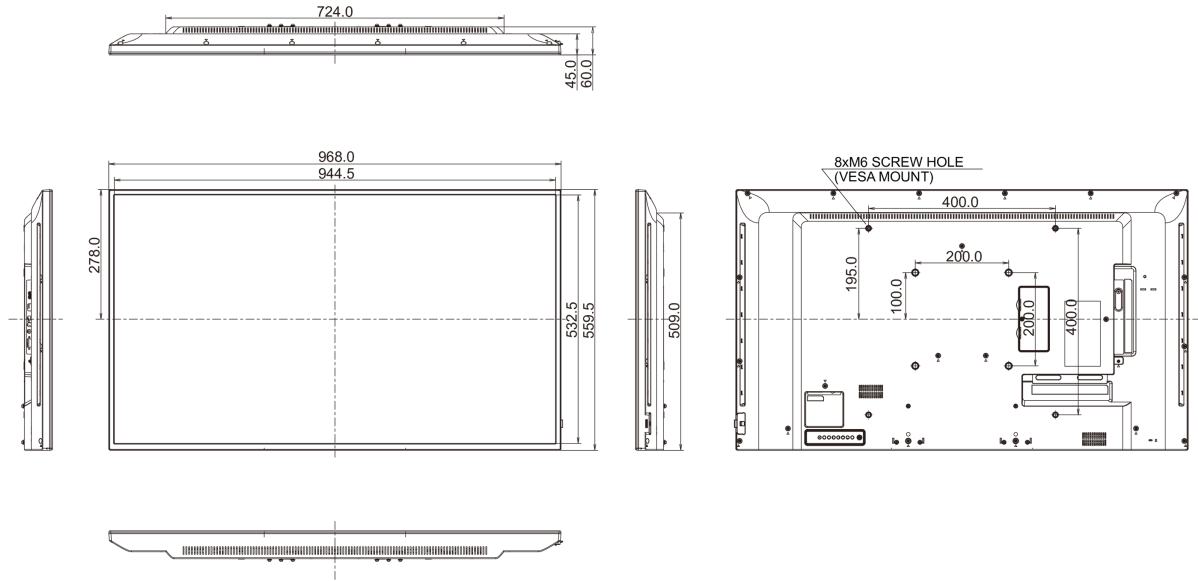

All trademarks and registered trademarks acknowledged. E & O E. Specification subject to change without notice. All LCD's comply with ISO-9241-307:2008 in connection with pixel defects.

© IYAMA CORPORATION. ALL RIGHTS RESERVED