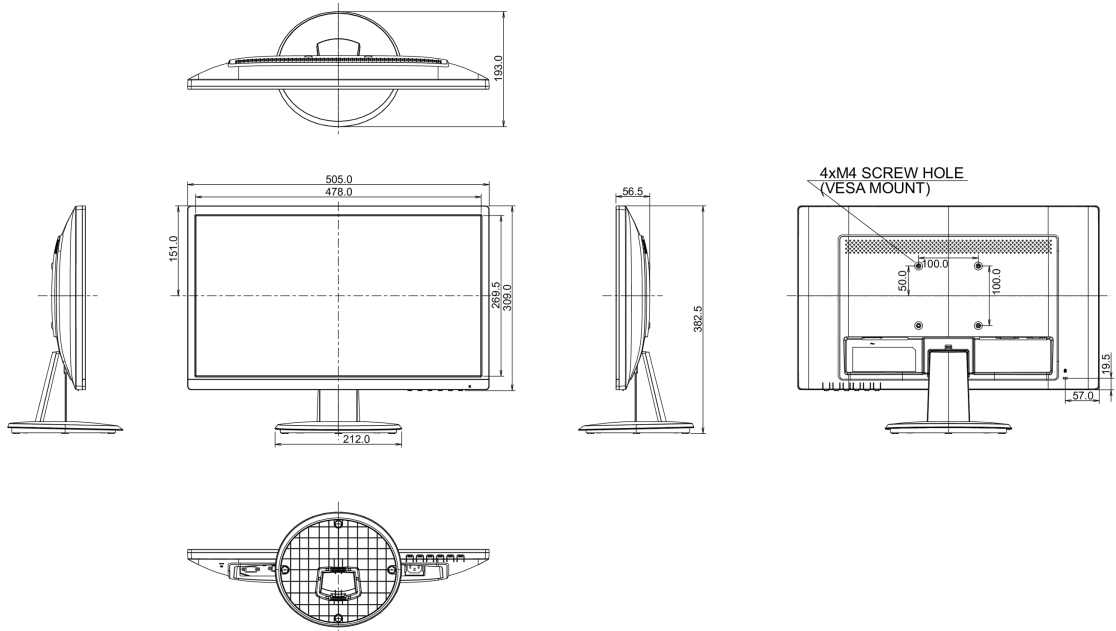

## 08 DIMENSIONES / PESO

Producto dimensiones W x H x D

505 x 382 x 193mm

Peso (sin caja)

3kg

Código EAN

4948570116522

All trademarks and registered trademarks acknowledged. E & O E. Specification subject to change without notice. All LCD's comply with ISO-9241-307:2008 in connection with pixel defects.