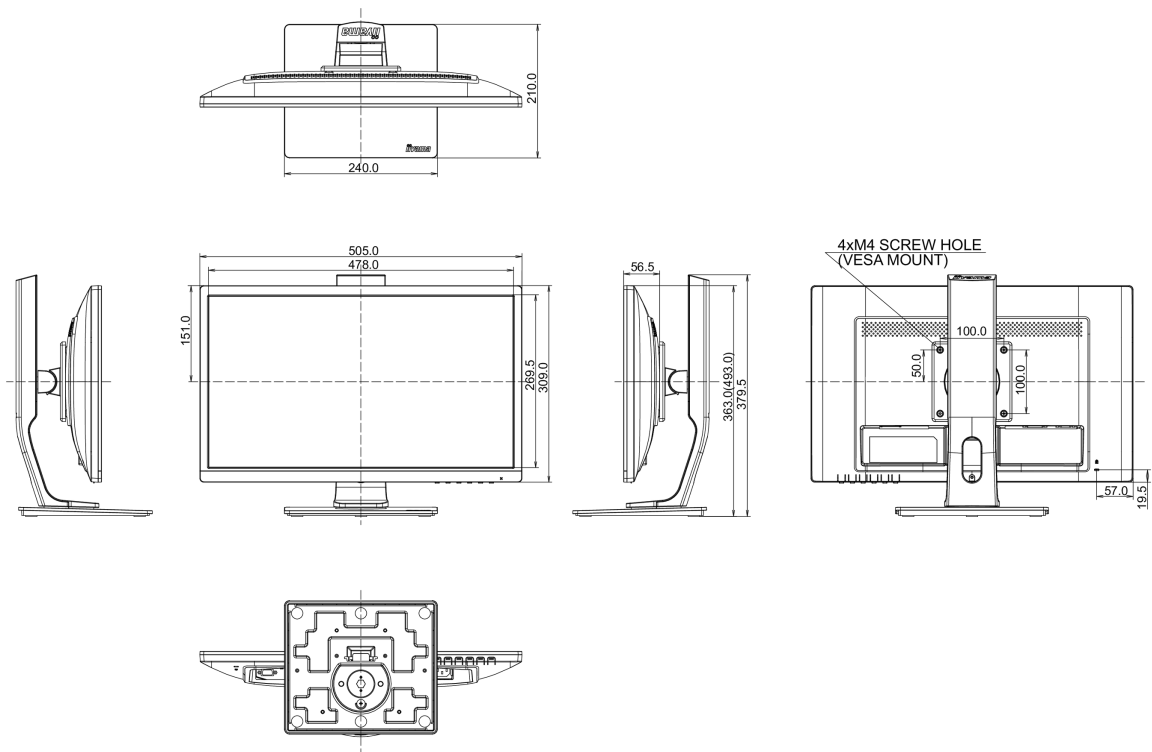

01 DISPLAY CHARACTERISTICS

Diagonal	21.5", 54.7cm
Panel	TN LED, matte finish
Native resolution	1920 x 1080 (Full HD 1080p, 2.1 megapixel)
Aspect ratio	16:9
Panel brightness	250 cd/m ²
Static contrast	1000:1
Advanced contrast	80M:1
Response time (GTG)	1ms
Viewing zone	horizontal/vertical: 170°/160°, right/left: 85°/85°, up/down: 80°/80°
Colour support	16.7mIn (sRGB: 99%; NTSC: 72%)
Horizontal Sync	30 - 80kHz
Viewable area W x H	476.6 x 268.1mm, 18.8 x 10.6"
Pixel pitch	0.248mm
Colour	matte

04 MECHANICAL

Display position adjustments	height, pivot (rotation), swivel, tilt
Height adjustment	130mm
Rotation (PIVOT function)	90°
Swivel stand	90°; 45° left; 45° right
Tilt angle	22° up; 5° down
VESA mounting	100 x 100mm

05 ACCESSORIES INCLUDED

Cables	power (1.5m), DVI (1.5m), Audio (1.5m)
Other	quick start guide, safety guide

06 POWER MANAGEMENT

Power supply unit	internal
Power supply	AC 100 - 240V, 50/60Hz
Power usage	21W typical, 0.49W stand by, 0.37W off mode

Product dimensions W x H x D	505 x 363 (493) x 210mm
Weight (without box)	4.8kg
EAN code	4948570116539

All trademarks and registered trademarks acknowledged. E & O E. Specification subject to change without notice. All LCD's comply with ISO-9241-307:2008 in connection with pixel defects.