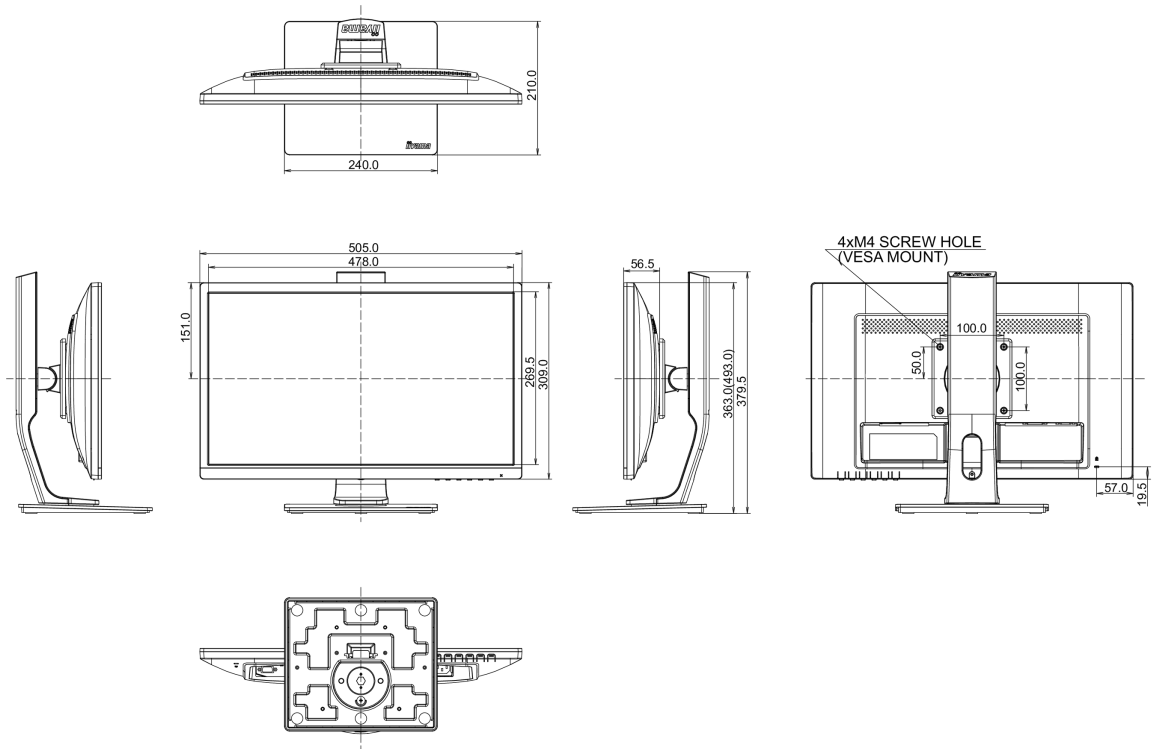

01 DISPLAY CHARACTERISTICS

Diagonal	21.5", 54.7cm
Panel	TN LED, matte finish
Native resolution	1920 x 1080 (Full HD 1080p, 2.1 megapixel)
Aspect ratio	16:9
Panel brightness	250 cd/m ²
Static contrast	1000:1
Advanced contrast	80M:1
Response time (GTG)	1ms
Viewing zone	horizontal/vertical: 170°/160°, right/left: 85°/85°, up/down: 80°/80°
Colour support	16.7mIn (sRGB: 99%; NTSC: 72%)
Horizontal Sync	30 - 80kHz
Viewable area W x H	476.6 x 268.1mm, 18.8 x 10.6"
Pixel pitch	0.248mm
Colour	matte

04 MECHANICAL

Display position adjustments	height, pivot (rotation), swivel, tilt
Height adjustment	130mm
Rotation (PIVOT function)	90°
Swivel stand	90°; 45° left; 45° right
Tilt angle	22° up; 5° down
VESA mounting	100 x 100mm

05 ACCESSORIES INCLUDED

Cables	power (1.5m), DVI (1.5m), Audio (1.5m)
Other	quick start guide, safety guide

06 POWER MANAGEMENT

Power supply unit	internal
Power supply	AC 100 - 240V, 50/60Hz
Power usage	21W typical, 0.49W stand by, 0.37W off mode

Product dimensions W x H x D	505 x 363 (493) x 210mm
Weight (without box)	4.8kg
EAN code	4948570116539

All trademarks and registered trademarks acknowledged. E & O E. Specification subject to change without notice. All LCD's comply with ISO-9241-307:2008 in connection with pixel defects.