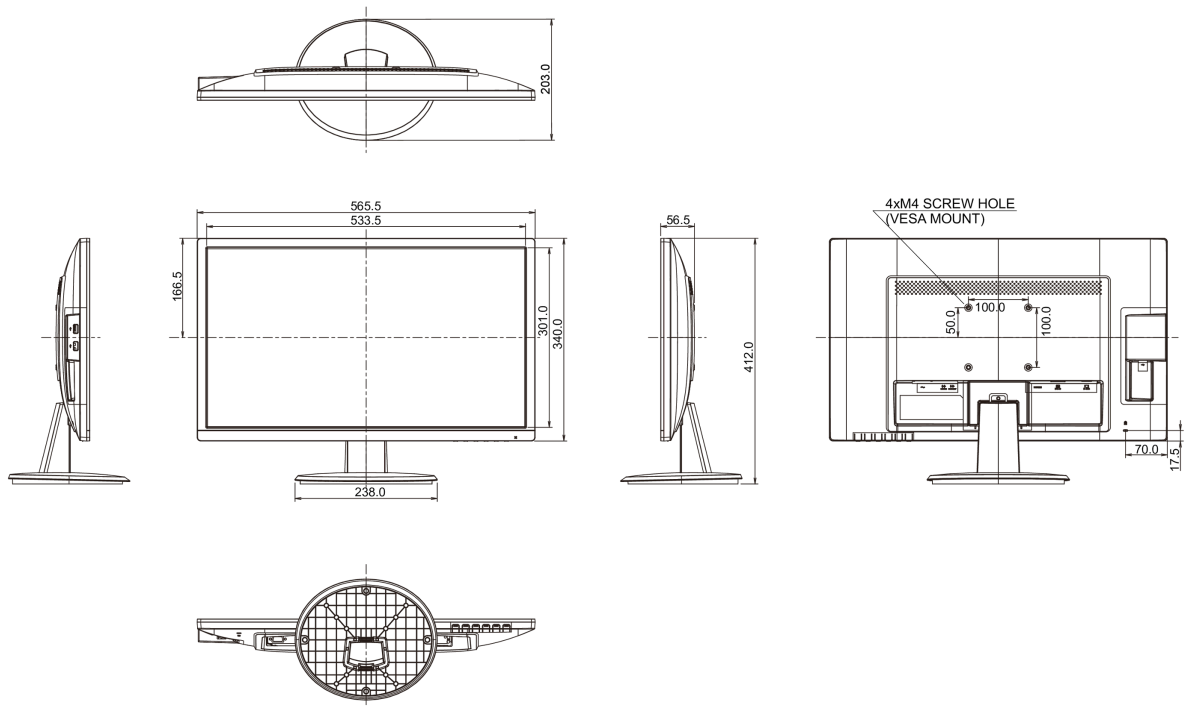

Power supply unit	internal
Power supply	AC 100 - 240V, 50/60Hz
Power usage	24.9W typical, 0.32W stand by, 0.27W off mode

07 SUSTAINABILITY

Regulations	TCO Certified, CE, TÜV-GS, VCCI-B, PSE, RoHS support, ErP, WEEE, EPEAT, CU, REACH, ENERGY STAR® * (*This model meets old ENERGY STAR® criteria only.)

REACH SVHC	above 0.1%: Lead

08 DIMENSIONS / WEIGHT

Product dimensions W x H x D	565.5 x 412 x 203mm

Weight (without box)	3.4kg

EAN code	4948570116553

All trademarks and registered trademarks acknowledged. E & O E. Specification subject to change without notice. All LCD's comply with ISO-9241-307:2008 in connection with pixel defects.

© IYAMA CORPORATION. ALL RIGHTS RESERVED