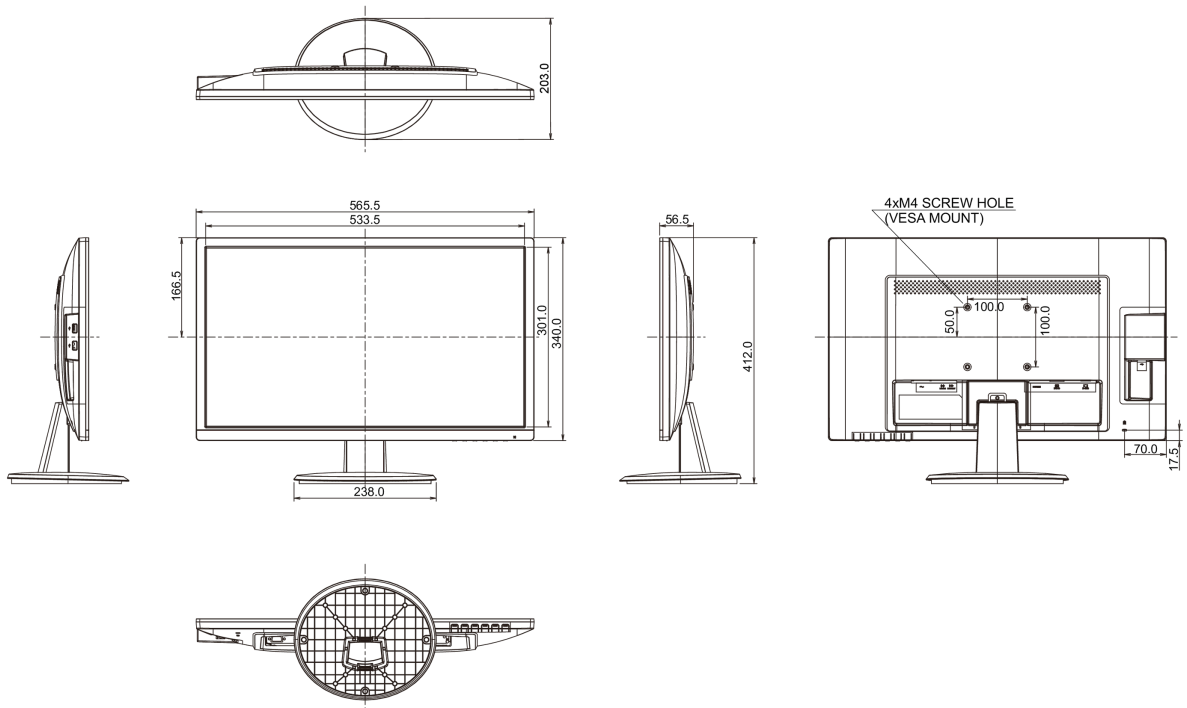

08 DIMENSIONES / PESO

Producto dimensiones W x H x D

565.5 x 412 x 203mm

Peso (sin caja)

3.4kg

Código EAN

4948570116553

All trademarks and registered trademarks acknowledged. E & O E. Specification subject to change without notice. All LCD's comply with ISO-9241-307:2008 in connection with pixel defects.