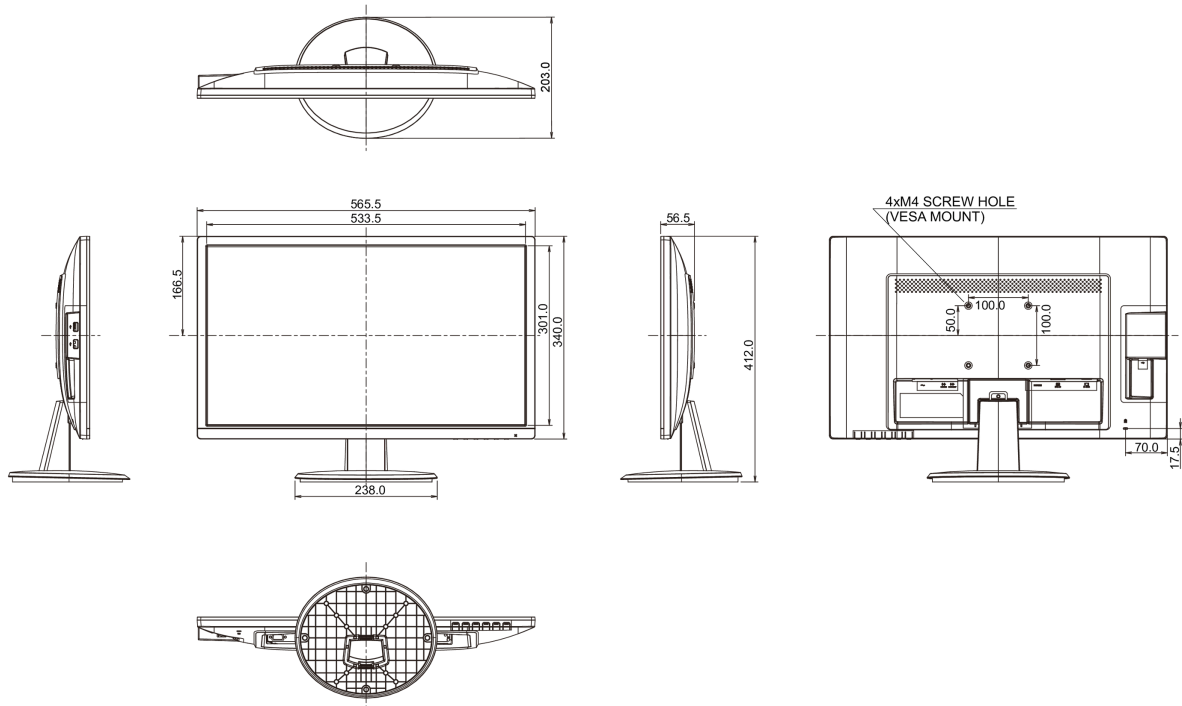

Power supply unit	internal
Power supply	AC 100 - 240V, 50/60Hz
Power usage	24.9W typical, 0.32W stand by, 0.27W off mode

07 SUSTAINABILITY

Regulations	TCO Certified, CE, TÜV-GS, VCCI-B, PSE, RoHS support, ErP, WEEE, EPEAT, CU, REACH, ENERGY STAR® * (*This model meets old ENERGY STAR® criteria only.)

REACH SVHC	above 0.1%: Lead

08 DIMENSIONS / WEIGHT

Product dimensions W x H x D	565.5 x 412 x 203mm

Weight (without box)	3.4kg

EAN code	4948570116553

All trademarks and registered trademarks acknowledged. E & O E. Specification subject to change without notice. All LCD's comply with ISO-9241-307:2008 in connection with pixel defects.

© IIYAMA CORPORATION. ALL RIGHTS RESERVED