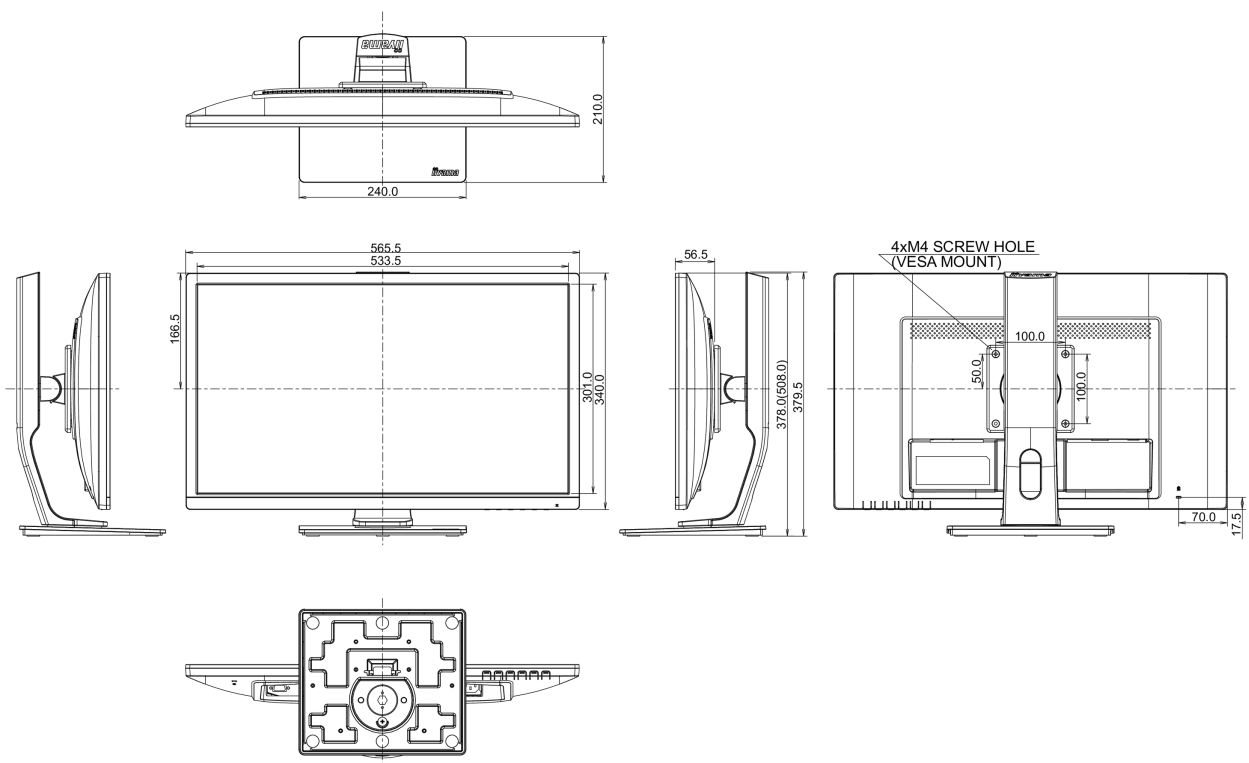

## 04 MECHANICAL

Display position adjustments	height, pivot (rotation), swivel, tilt
Height adjustment	130mm
Rotation (PIVOT function)	90°
Swivel stand	90°; 45° left; 45° right
Tilt angle	22° up; 5° down
VESA mounting	100 x 100mm

## 08 DIMENSIONS / WEIGHT

Product dimensions W x H x D	565.5 x 378 (516.5) x 210mm
------------------------------	-----------------------------

Weight (without box)	5.1kg
----------------------	-------

EAN code	4948570116560
----------	---------------