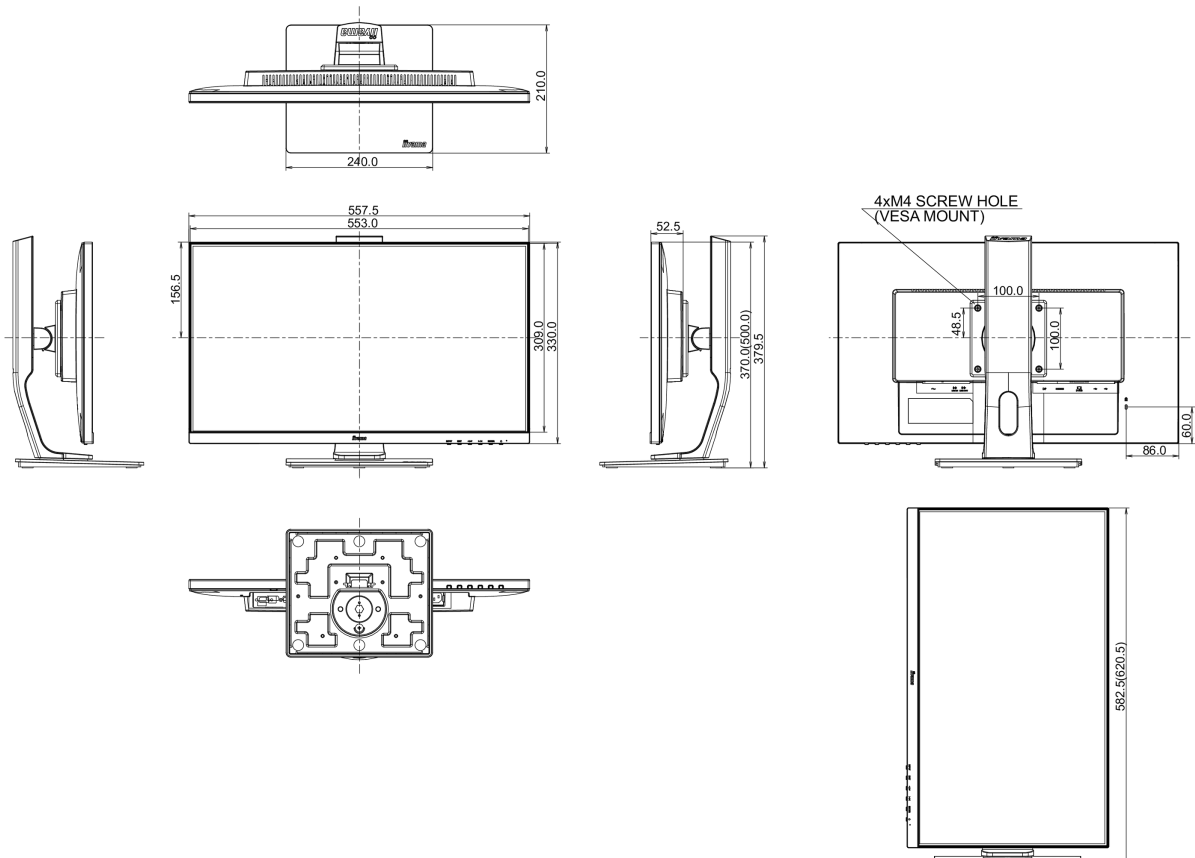

## 08 DIMENSIONS / WEIGHT

Product dimensions W x H x D	557.5 x 370 (500) x 210mm
Weight (without box)	5.2kg
EAN code	4948570116461

*All trademarks and registered trademarks acknowledged. E & O E. Specification subject to change without notice. All LCD's comply with ISO-9241-307:2008 in connection with pixel defects.*