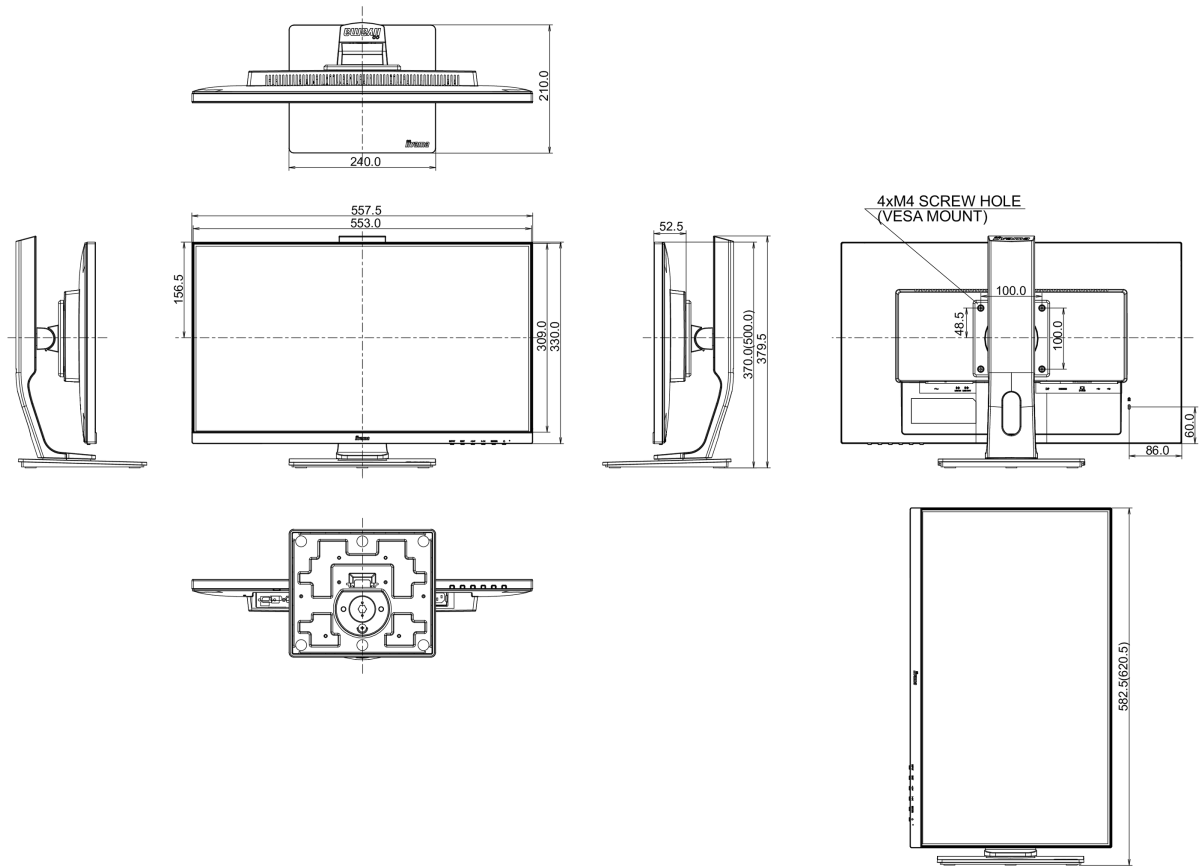

All trademarks and registered trademarks acknowledged. E & O E. Specification subject to change without notice. All LCD's comply with ISO-9241-307:2008 in connection with pixel defects.

© IIYAMA CORPORATION. ALL RIGHTS RESERVED