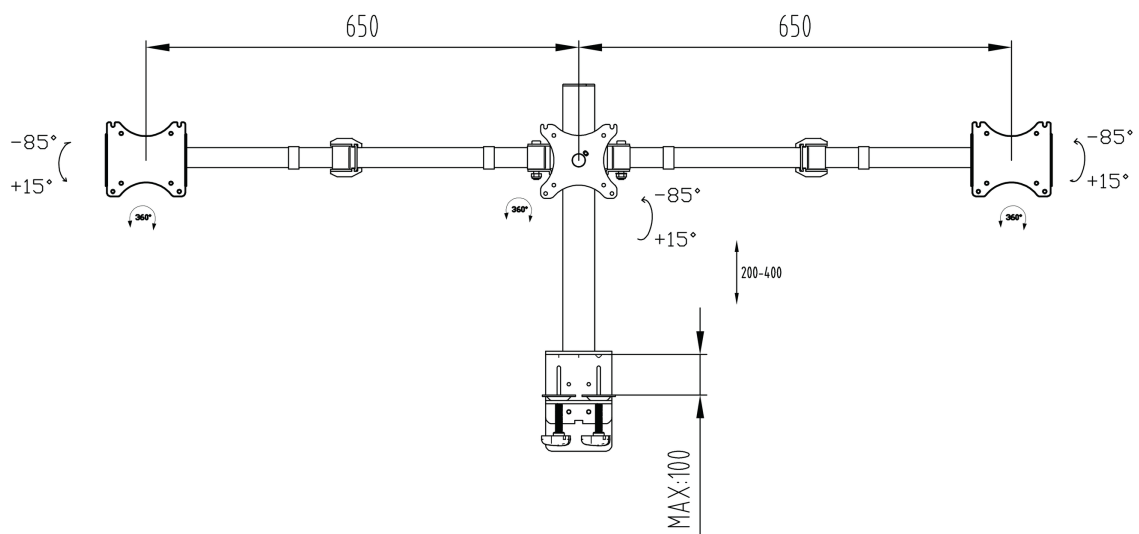

Simple and functional triple desktop arm

The iiyama DS1003C-B1 is a desk mount for three flat screens up to 27". Thanks to the arm you can create a triple monitor setup even if your desk space is very limited, and the cable management system helps to keep your workplace tidy. Broad adjustment capabilities, including tilt, height and rotation, the arm offers, allow you to easily adjust the position of the screens to your preferences assuring comfortable and healthy body posture.

01 SPECIFIKACE

Type	desk mount for desktop monitor
Number of screens	3
Desk monut	svorka
Screen size	10" - 27"
Height adjustment	200 - 400mm
Screen rotation	PIVOT 90°
Váha max.	10kg / monitor
VESA minimum	75 x 75mm
VESA maximum	100 x 100mm

02 ROZMĚRY / HMOTNOST

EAN code

4948570032273

Všechny ochranné známky jsou registrovány a chráněny. Vyhrazené právo na změny. Veškeré ploché panely LCD splňují normu ISO-9241-307:2008 v oblasti počtu vadných pixelů.