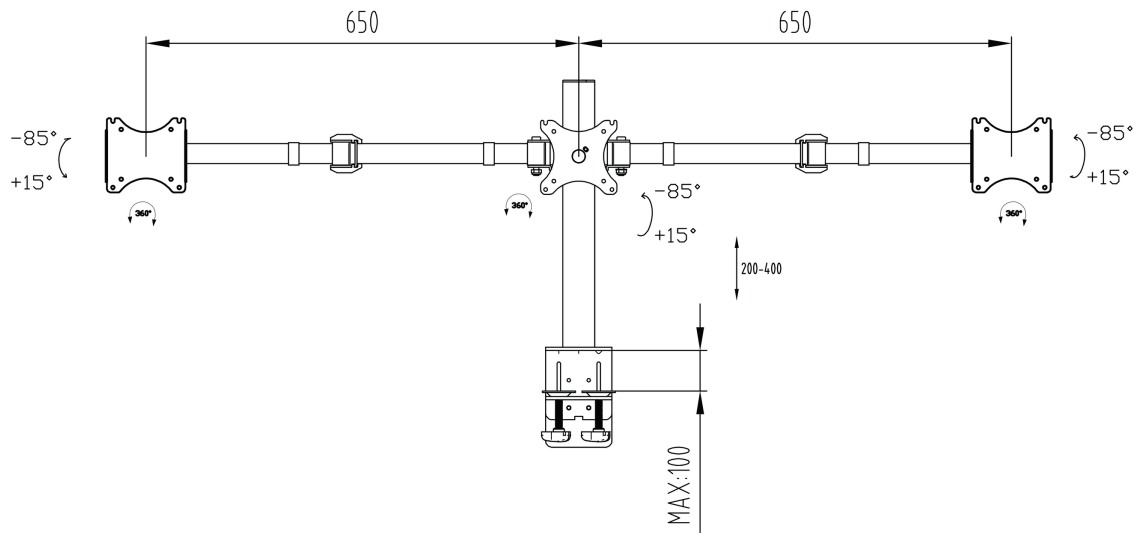

Simple and functional triple desktop arm

The iiyama DS1003C-B1 is a desk mount for three flat screens up to 27". Thanks to the arm you can create a triple monitor setup even if your desk space is very limited, and the cable management system helps to keep your workplace tidy. Broad adjustment capabilities, including tilt, height and rotation, the arm offers, allow you to easily adjust the position of the screens to your preferences assuring comfortable and healthy body posture.

01 SPECIFIKACE

Type	desk mount for desktop monitor
Number of screens	3
Desk monut	svorka
Screen size	10" - 27"
Height adjustment	200 - 400mm
Screen rotation	PIVOT 90°
Váha max.	10kg / monitor
VESA minimum	75 x 75mm
VESA maximum	100 x 100mm

02 ROZMĚRY / HMOTNOST

EAN code

4948570032273

Všechny ochranné známky jsou registrovány a chráněny. Vyhrazené právo na změny. Veškeré ploché panely LCD splňují normu ISO-9241-307:2008 v oblasti počtu vadných pixelů.