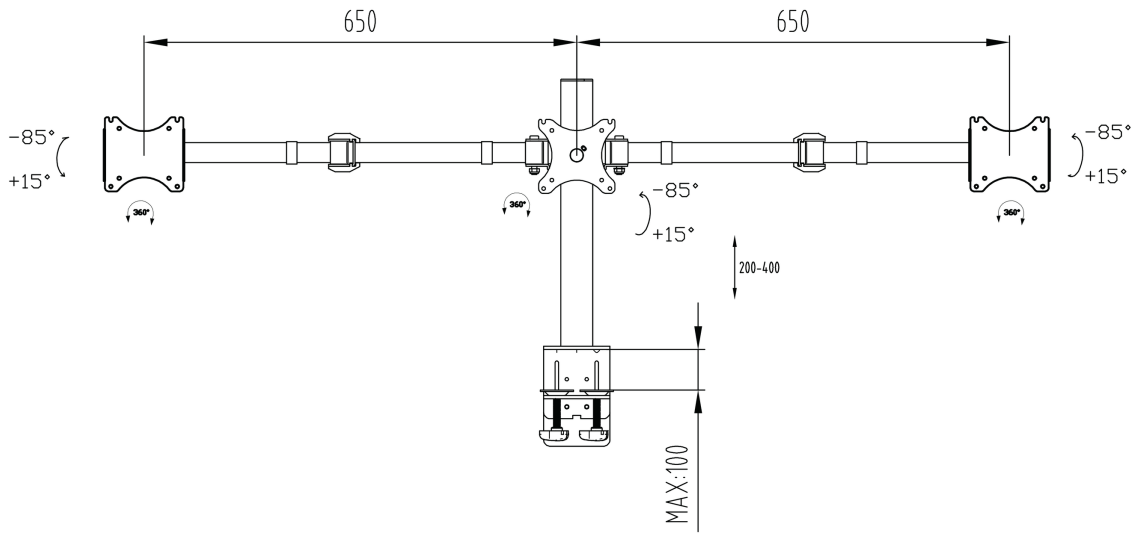

### Simple and functional triple desktop arm

The iiyama DS1003C-B1 is a desk mount for three flat screens up to 27". Thanks to the arm you can create a triple monitor setup even if your desk space is very limited, and the cable management system helps to keep your workplace tidy. Broad adjustment capabilities, including tilt, height and rotation, the arm offers, allow you to easily adjust the position of the screens to your preferences assuring comfortable and healthy body posture.

#### 01 TECHNICAL SPECIFICATION

Type	desk mount for desktop monitor
Number of screens	3
Desk monut	desk clamp or desk grommet
Screen size	10" - 27"
Height adjustment	200 - 400mm
Screen rotation	PIVOT 90°
Max weight capacity	10kg / monitor
VESA minimum	75 x 75mm
VESA maximum	100 x 100mm

02 DIMENSIONS / WEIGHT

EAN code

4948570032273

All trademarks and registered trademarks acknowledged. E & O E. Specification subject to change without notice. All LCD's comply with ISO-9241-307:2008 in connection with pixel defects.