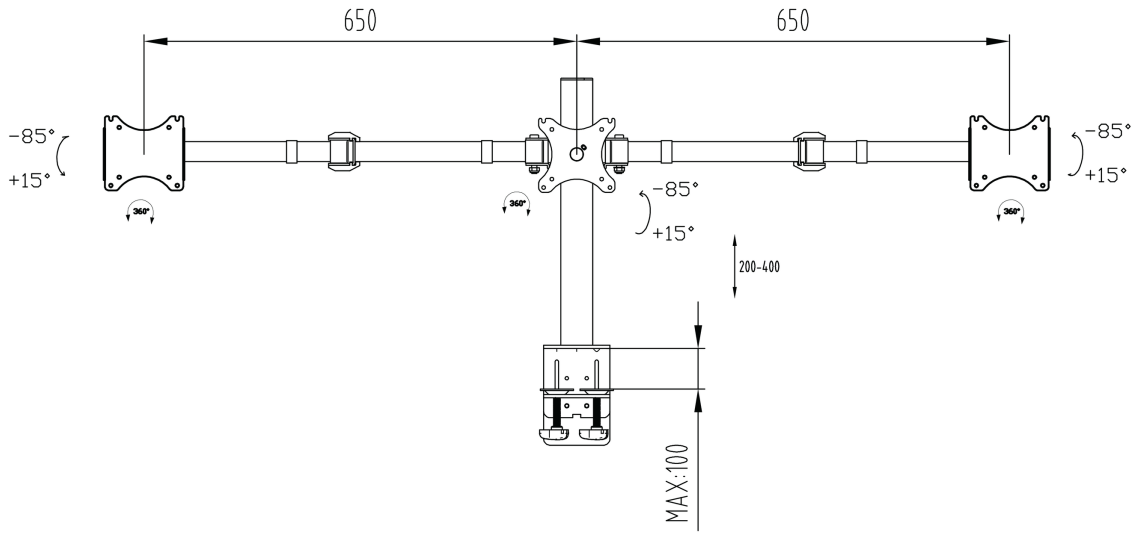

### Simple and functional triple desktop arm

The iiyama DS1003C-B1 is a desk mount for three flat screens up to 27". Thanks to the arm you can create a triple monitor setup even if your desk space is very limited, and the cable management system helps to keep your workplace tidy. Broad adjustment capabilities, including tilt, height and rotation, the arm offers, allow you to easily adjust the position of the screens to your preferences assuring comfortable and healthy body posture.

#### 01 TECHNICAL SPECIFICATION

Type	desk mount for desktop monitor
Number of screens	3
Desk monut	desk clamp or desk grommet
Screen size	10" - 27"
Height adjustment	200 - 400mm
Screen rotation	PIVOT 90°
Max weight capacity	10kg / monitor
VESA minimum	75 x 75mm
VESA maximum	100 x 100mm

02 DIMENSIONS / WEIGHT

EAN code

4948570032273

All trademarks and registered trademarks acknowledged. E & O E. Specification subject to change without notice. All LCD's comply with ISO-9241-307:2008 in connection with pixel defects.