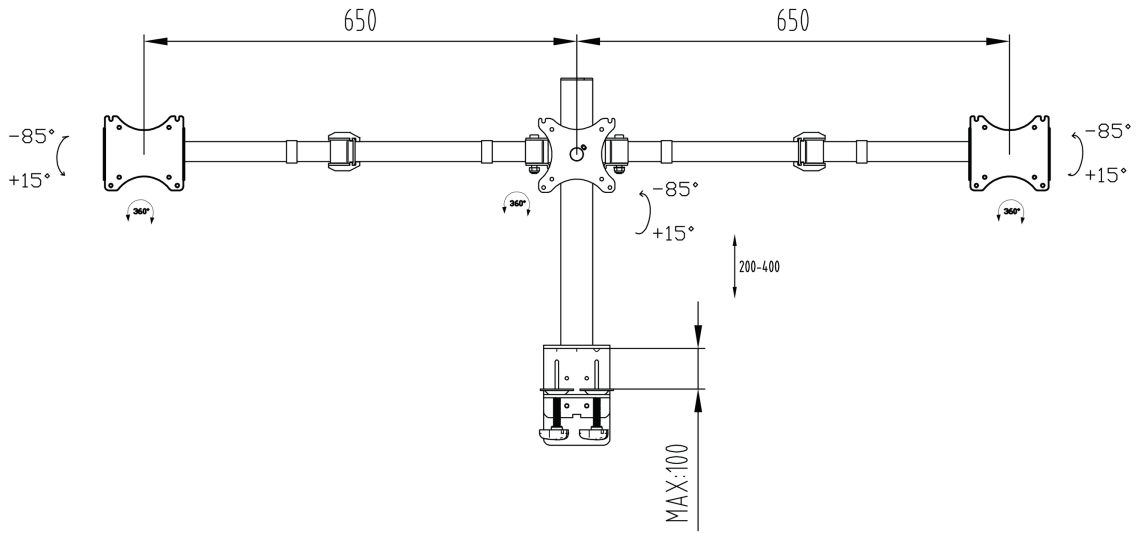

Simple and functional dual desktop arm

The iiyama DS1003C-B1 is a desk mount for three flat screens up to 27". Thanks to the arm you can create a triple monitor setup even if your desk space is very limited, and the cable management system helps to keep your workplace tidy. Broad adjustment capabilities, including tilt, height and rotation, the arm offers, allow you to easily adjust the position of the screens to your preferences assuring comfortable and healthy body posture.

01 ESPECIFICACIÓN TÉCNICA

| | |
|-----------------------|--------------------------------|
| Tipo | desk mount for desktop monitor |
| Número de pantallas | 3 |
| Soporte de escritorio | desk clamp or desk grommet |
| Tamaño de pantalla | 10" - 27" |
| Ajuste de altura | 200 - 400mm |
| Rotación de pantalla | PIVOT 90° |
| Peso máximo | 10kg / monitor |
| VESA minimum | 75 x 75mm |
| VESA maximum | 100 x 100mm |

02 DIMENSIONES / PESO

Código EAN

4948570032273

All trademarks and registered trademarks acknowledged. E & O E. Specification subject to change without notice. All LCD's comply with ISO-9241-307:2008 in connection with pixel defects.