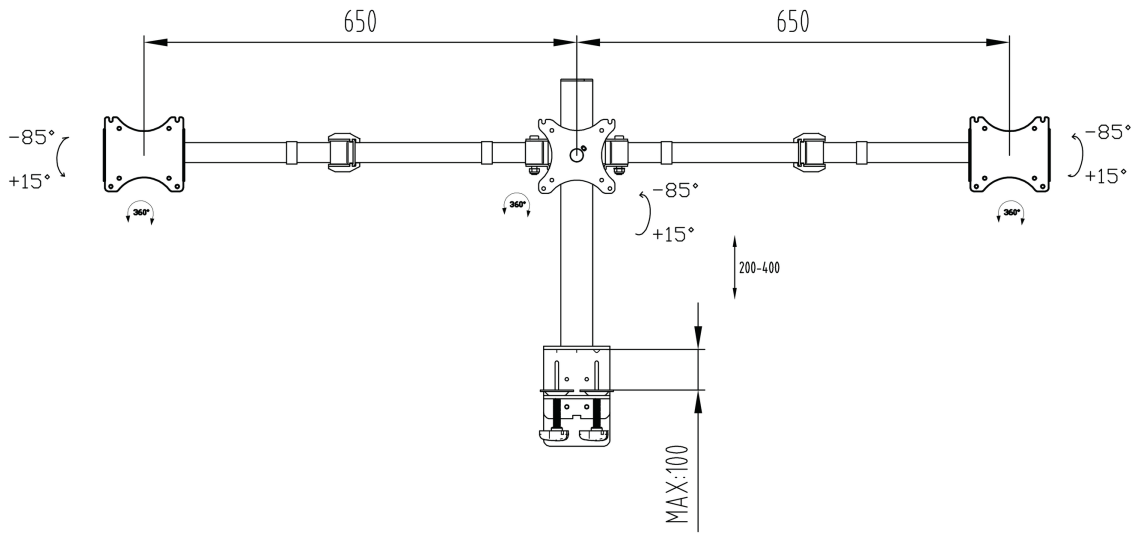

Simple and functional dual desktop arm

The iiyama DS1003C-B1 is a desk mount for three flat screens up to 27". Thanks to the arm you can create a triple monitor setup even if your desk space is very limited, and the cable management system helps to keep your workplace tidy. Broad adjustment capabilities, including tilt, height and rotation, the arm offers, allow you to easily adjust the position of the screens to your preferences assuring comfortable and healthy body posture.

01 ESPECIFICACIÓN TÉCNICA

| | |
|-----------------------|--------------------------------|
| Tipo | desk mount for desktop monitor |
| Número de pantallas | 3 |
| Soporte de escritorio | desk clamp or desk grommet |
| Tamaño de pantalla | 10" - 27" |
| Ajuste de altura | 200 - 400mm |
| Rotación de pantalla | PIVOT 90° |
| Peso máximo | 10kg / monitor |
| VESA minimum | 75 x 75mm |
| VESA maximum | 100 x 100mm |

02 DIMENSIONES / PESO

Código EAN

4948570032273

All trademarks and registered trademarks acknowledged. E & O E. Specification subject to change without notice. All LCD's comply with ISO-9241-307:2008 in connection with pixel defects.