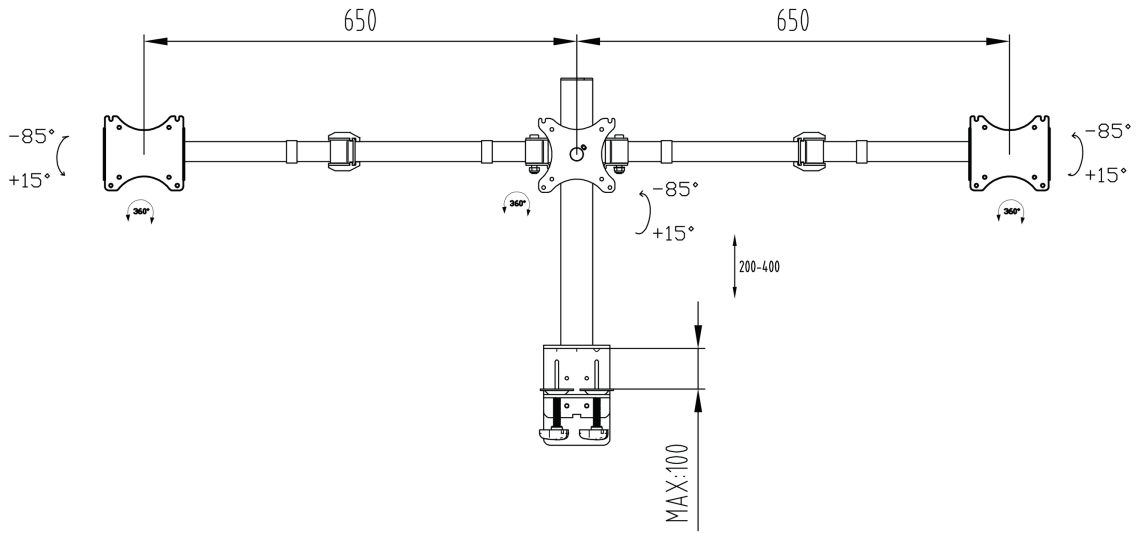

### Simple and functional triple monitor arm

The iiyama DS1003C-B1 is a desk mount for three flat screens up to 27". Thanks to the arm you can create a triple monitor setup even if your desk space is very limited, and the cable management system helps to keep your workplace tidy. Broad adjustment capabilities, including tilt, height and rotation, the arm offers you to easily adjust the position of the screens to your preferences assuring a comfortable and ergonomic workspace.

#### 01 TECHNICAL SPECIFICATION

Type	desk mount for desktop monitor
Number of screens	3
Desk monut	desk clamp or desk grommet
Screen size	10" - 27"
Height adjustment	200 - 400mm
Screen rotation	PIVOT 90°
Max weight capacity	10kg / monitor
VESA minimum	75 x 75mm
VESA maximum	100 x 100mm

02 DIMENSIONS / WEIGHT

EAN code

4948570032273

All trademarks and registered trademarks acknowledged. E & O E. Specification subject to change without notice. All LCD's comply with ISO-9241-307:2008 in connection with pixel defects.