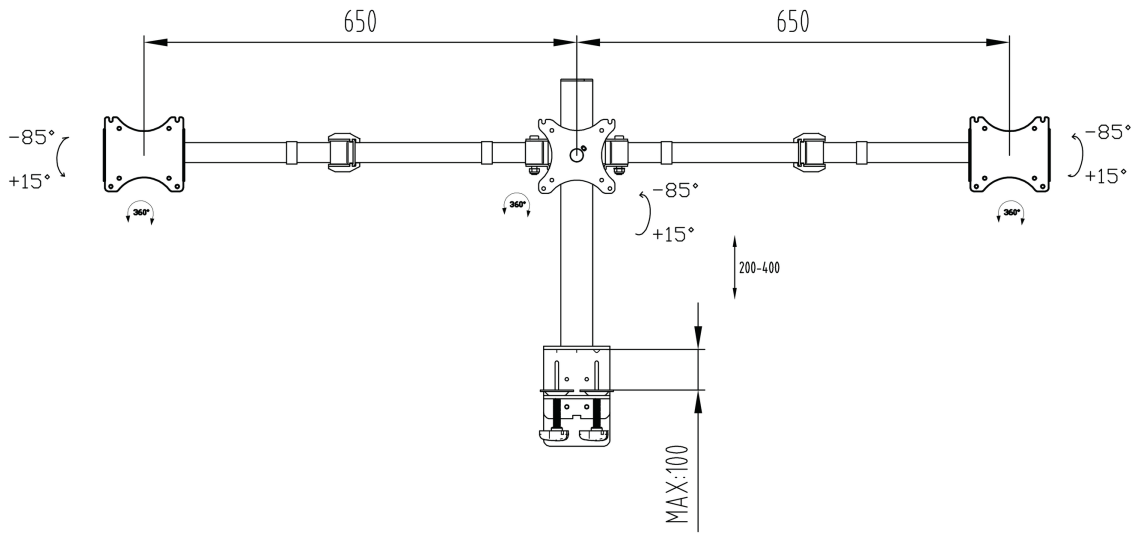

### Simple and functional triple monitor arm

The iiyama DS1003C-B1 is a desk mount for three flat screens up to 27". Thanks to the arm you can create a triple monitor setup even if your desk space is very limited, and the cable management system helps to keep your workplace tidy. Broad adjustment capabilities, including tilt, height and rotation, the arm offers you to easily adjust the position of the screens to your preferences assuring a comfortable and ergonomic workspace.

#### 01 TECHNICAL SPECIFICATION

Type	desk mount for desktop monitor
Number of screens	3
Desk monut	desk clamp or desk grommet
Screen size	10" - 27"
Height adjustment	200 - 400mm
Screen rotation	PIVOT 90°
Max weight capacity	10kg / monitor
VESA minimum	75 x 75mm
VESA maximum	100 x 100mm

02 DIMENSIONS / WEIGHT

EAN code

4948570032273

All trademarks and registered trademarks acknowledged. E & O E. Specification subject to change without notice. All LCD's comply with ISO-9241-307:2008 in connection with pixel defects.