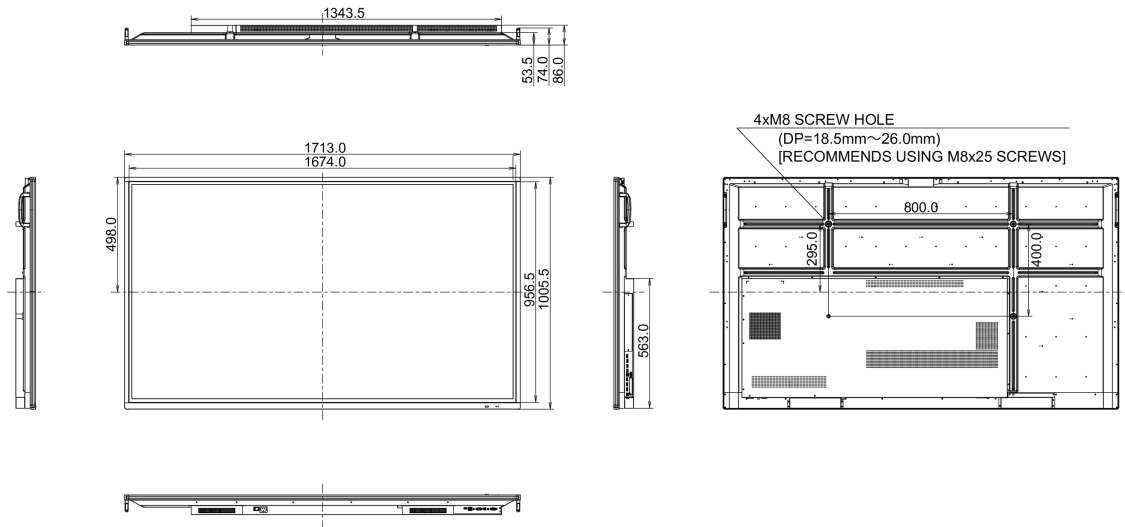

09 SUSTAINABILITY

Regulations	CB, CE, TÜV-Bauart, RoHS support, ErP, WEEE, CU, REACH
REACH SVHC	above 0.1%: Lead

10 DIMENSIONS / WEIGHT

Product dimensions W x H x D	1713 x 1006 x 86mm
Box dimensions W x H x D	1930 x 1140 x 280mm
Weight (without box)	52.2kg
Weight (with box)	69kg
EAN code	4948570117024