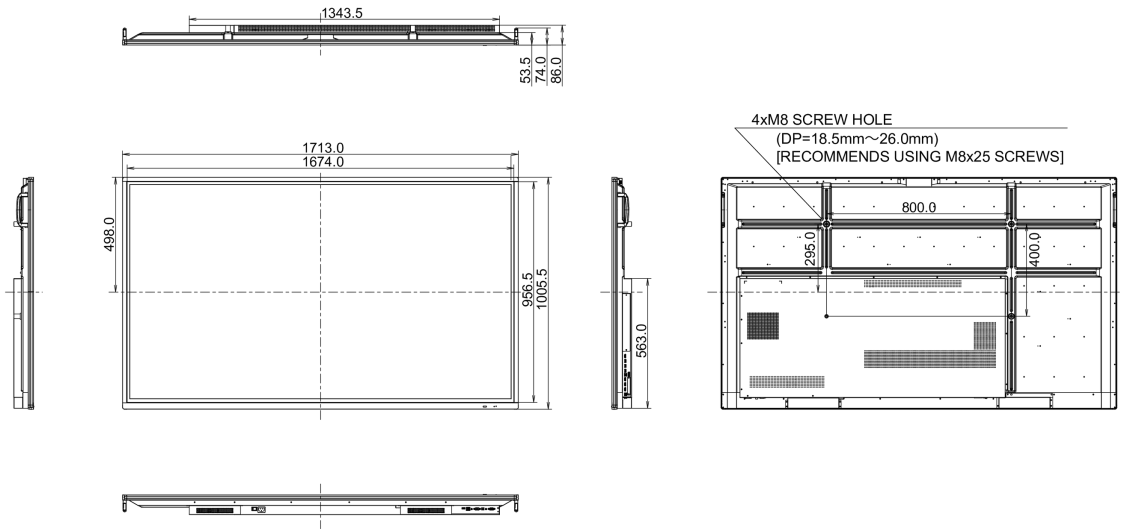

## 10 DIMENZIJE / TEŽINA

Dimenzije proizvoda Š x V x D	1713 x 1006 x 86mm
Dimenzije kutije Š x V x D	1930 x 1140 x 280mm
Težina (bez kutije)	52.2kg
Težina (sa kutijom)	69kg
EAN kod	4948570117024

All trademarks and registered trademarks acknowledged. E & O E. Specification subject to change without notice. All LCD's comply with ISO-9241-307:2008 in connection with pixel defects.