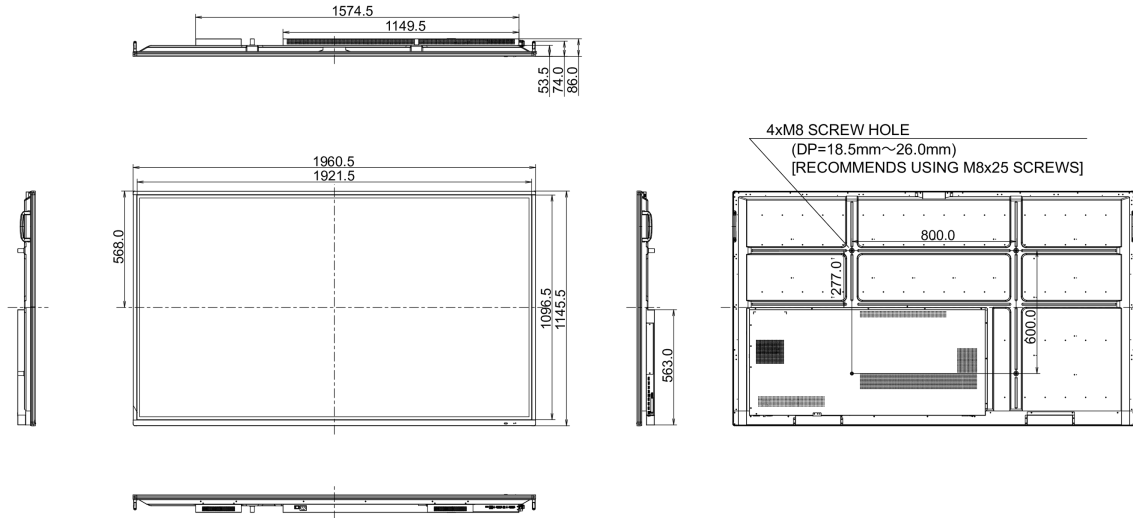

## 10 DIMENSIONS / WEIGHT

Product dimensions W x H x D	1961 x 1145 x 86mm
Box dimensions W x H x D	2123 x 1345 x 280mm
Weight (without box)	68.4kg
Weight (with box)	91kg
EAN code	4948570117031

All trademarks and registered trademarks acknowledged. E & O E. Specification subject to change without notice. All LCD's comply with ISO-9241-307:2008 in connection with pixel defects.