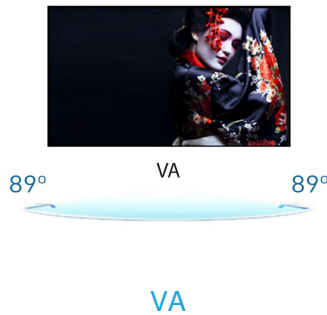

24" Full HD monitor with VA panel and a height adjustable stand

ProLite XB2474HS - a 24" LED backlit LCD Screen featuring VA panel technology, guarantees accurate and consistent colour reproduction with wide viewing angles. Triple input configuration (VGA, HDMI, DisplayPort) assures compatibility with many platforms. The monitor features a height adjustable stand with PIVOT function making it an excellent choice for Universities, Corporate and Financial Markets.

01 DISPLAY CHARACTERISTICS

Diagonal	23.6", 60cm
Panel	VA LED, matte finish
Native resolution	1920 x 1080 @75Hz (HDMI&DisplayPort, 2.1 megapixel Full HD)
Aspect ratio	16:9
Panel brightness	250 cd/m ²
Static contrast	3000:1
Advanced contrast	80M:1
Response time (GTG)	4ms
Viewing zone	horizontal/vertical: 178°/178°, right/left: 89°/89°, up/down: 89°/89°
Colour support	16.7mIn (sRGB: 99%; NTSC: 72%)
Horizontal Sync	30 - 80kHz
Viewable area W x H	521.3 x 293.2mm, 20.5 x 11.5"
Pixel pitch	0.272mm
Colour	matte

04 MECHANICAL

Display position adjustments	height, swivel, tilt, pivot (rotation both sides)
Height adjustment	130mm
Rotation (PIVOT function)	90°
Swivel stand	90°; 45° left; 45° right
Tilt angle	21° up; 2° down
VESA mounting	100 x 100mm