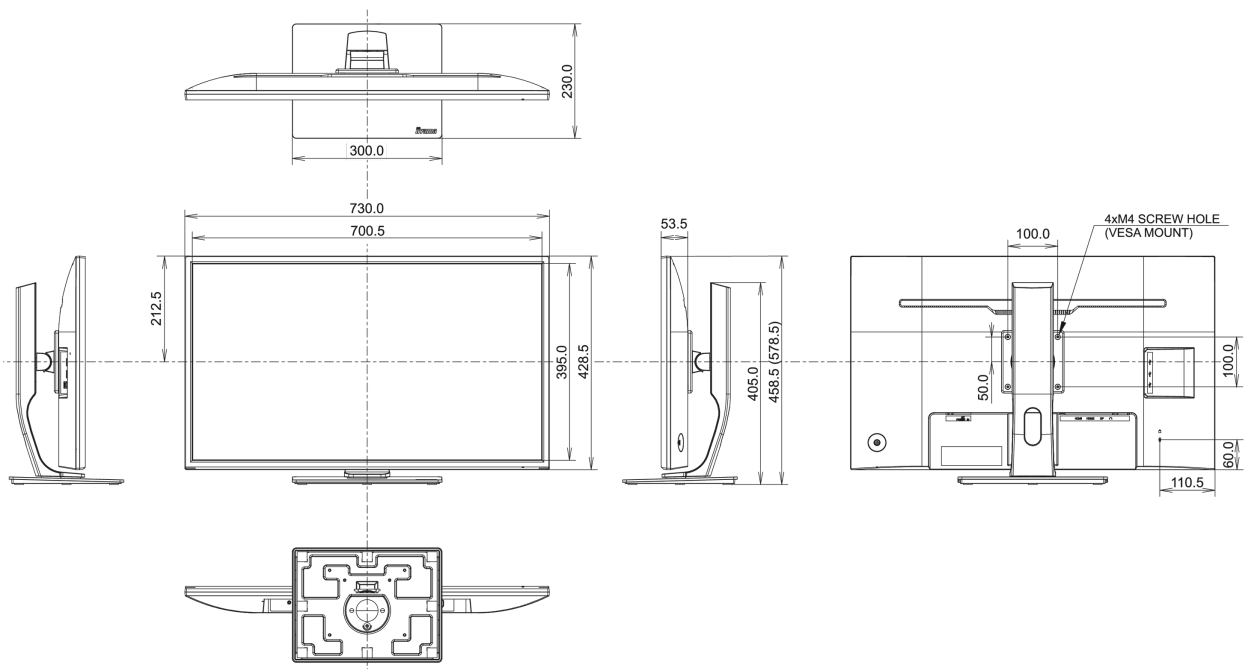

Storage temperature range

- 20°C - 60°C

05 ACCESSORIES INCLUDED

Cables

power, USB, HDMI, DP

Other

quick start guide, safety guide

06 POWER MANAGEMENT

Power supply unit

internal

Power supply

AC 100 - 240V, 50/60Hz

Power usage

47W typical, 0.5W stand by, 0.5W off mode

07 SUSTAINABILITY

Regulations

CE, TÜV-Bauart, EAC, VCCI-B, PSE, RoHS support, ErP, WEEE, EPEAT, REACH, UKCA

Energy efficiency class (Regulation (EU) 2017/1369)

G

REACH SVHC

above 0.1%: Lead

08 DIMENSIONS / WEIGHT

Product dimensions W x H x D

730 x 458.5 (578.5) x 230mm

Box dimensions W x H x D

810 x 215 x 509mm

Weight (without box)

8.9kg

Weight (without stand)

6.2kg

EAN code

4948570116966