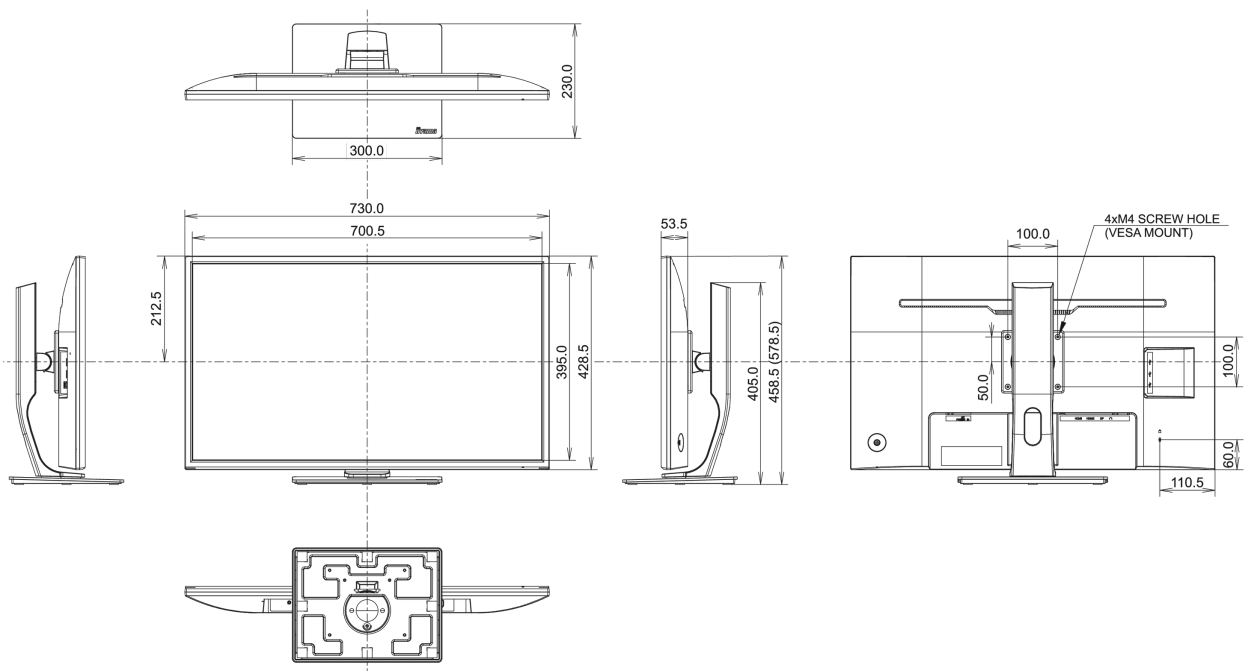

Storage temperature range

- 20°C - 60°C

05 ACCESSORIES INCLUDED

Cables

power, USB, HDMI, DP

Other

quick start guide, safety guide

06 POWER MANAGEMENT

Power supply unit

internal

Power supply

AC 100 - 240V, 50/60Hz

Power usage

47W typical, 0.5W stand by, 0.5W off mode

07 SUSTAINABILITY

Regulations

CE, TÜV-Bauart, EAC, VCCI-B, PSE, RoHS support, ErP, WEEE, EPEAT, REACH, UKCA

Energy efficiency class (Regulation (EU) 2017/1369)

G

REACH SVHC

above 0.1%: Lead

08 DIMENSIONS / WEIGHT

Product dimensions W x H x D

730 x 458.5 (578.5) x 230mm

Box dimensions W x H x D

810 x 215 x 509mm

Weight (without box)

8.9kg

Weight (without stand)

6.2kg

EAN code

4948570116966