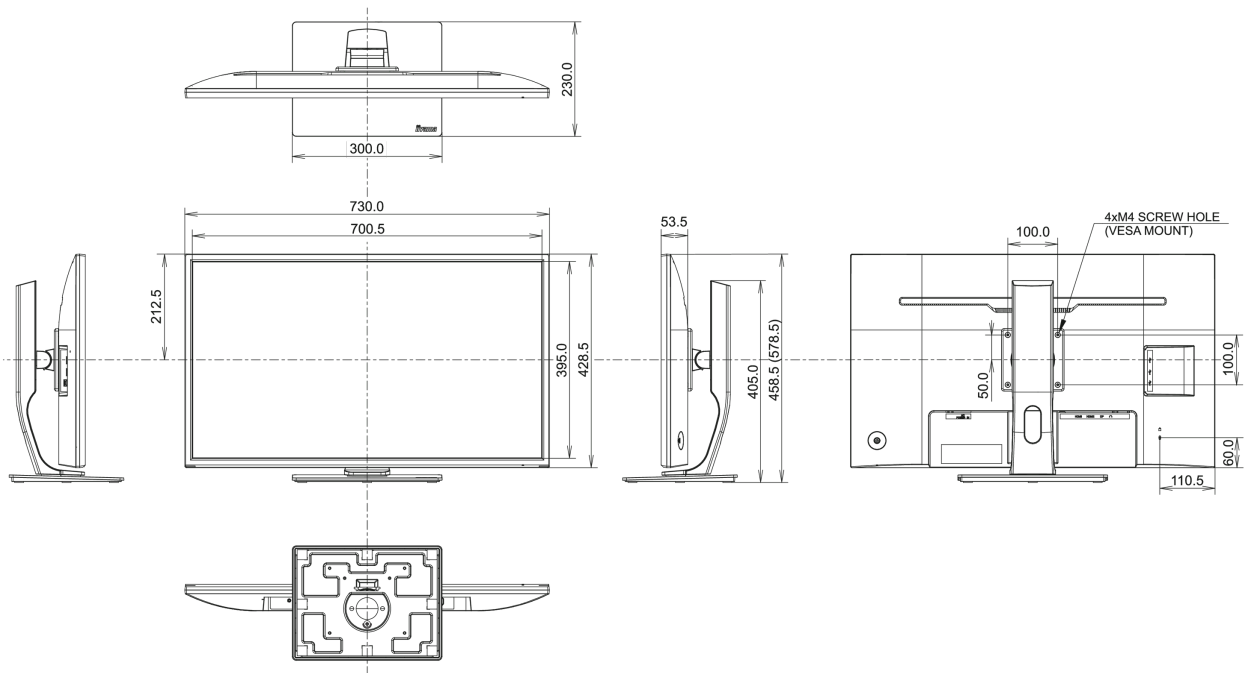

Dimenzije proizvoda Š x V x D 730 x 458.5 (578.5) x 230mm

Dimenzije kutije Š x V x D 810 x 215 x 509mm

Težina (bez kutije) 8.9kg

Težina (bez postolja) 6.2kg

EAN kod 4948570116966

All trademarks and registered trademarks acknowledged. E & O E. Specification subject to change without notice. All LCD's comply with ISO-9241-307:2008 in connection with pixel defects.