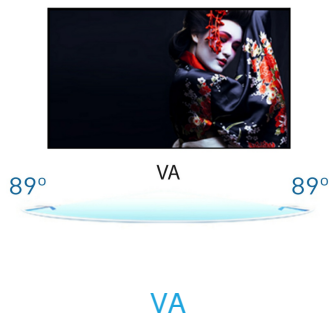

VA panel technology offers higher contrast, darker blacks and much better viewing angles than standard TN technology. The screen will look good no matter what angle you look at it.