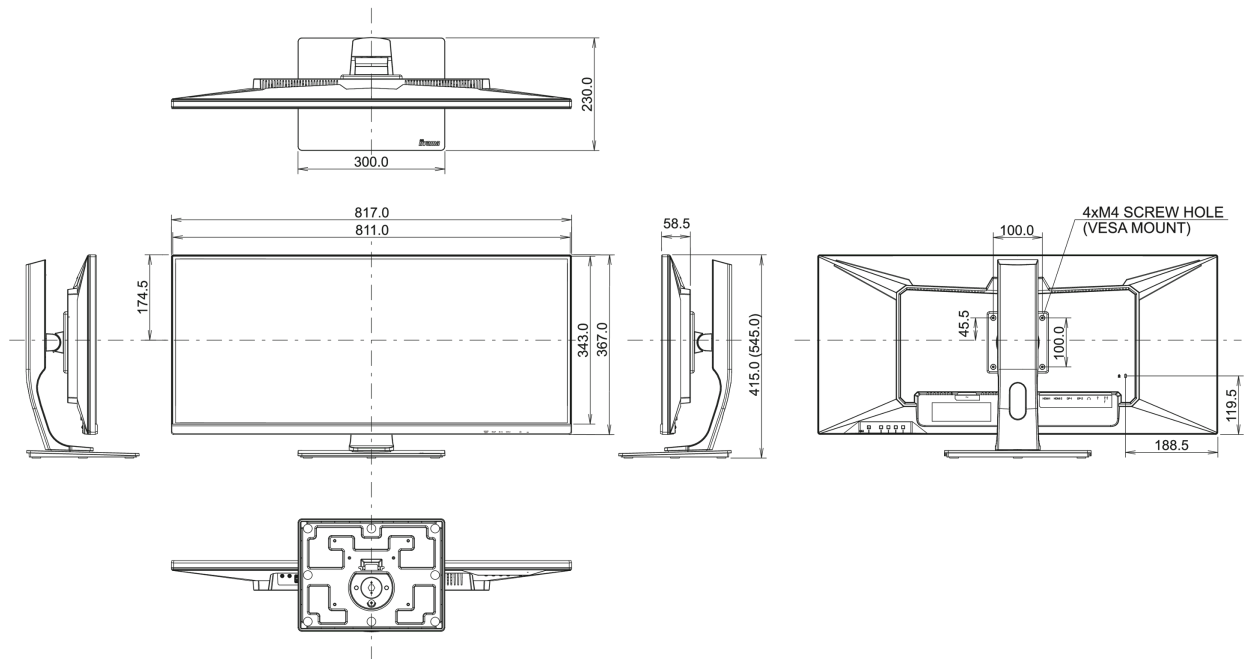

01 DISPLAY CHARACTERISTICS

Diagonal	34", 86.7cm
Panel	IPS, matte finish
Native resolution	3440 x 1440 @144Hz (4.9 megapixel UWQHD, DisplayPort)
Aspect ratio	21:9
Panel brightness	350 cd/m ²
Static contrast	1000:1
Advanced contrast	80M:1
Response time (MPRT)	1ms
Viewing zone	horizontal/vertical: 178°/178°, right/left: 89°/89°, up/down: 89°/89°
Colour support	16.7mIn 8bit (sRGB: 100%, NTSC: 74%)
Horizontal Sync	30 - 220kHz
Viewable area W x H	799.8 x 334.8mm, 31.5 x 13.2"
Pixel pitch	0.233mm
Colour	matte

04 MECHANICAL

Display position adjustments	height, swivel, tilt
Height adjustment	130mm
Swivel stand	90°; 45° left; 45° right
Tilt angle	22° up; 3° down
VESA mounting	100 x 100mm

05 ACCESSORIES INCLUDED

Product dimensions W x H x D	817 x 415 (545) x 230mm
Box dimensions W x H x D	900 x 460 x 230mm
Weight (without box)	9.7kg
Weight (without stand)	7kg
Weight (with box)	12.8kg
EAN code	4948570117185

All trademarks and registered trademarks acknowledged. E & O E. Specification subject to change without notice. All LCD's comply with ISO-9241-307:2008 in connection with pixel defects.