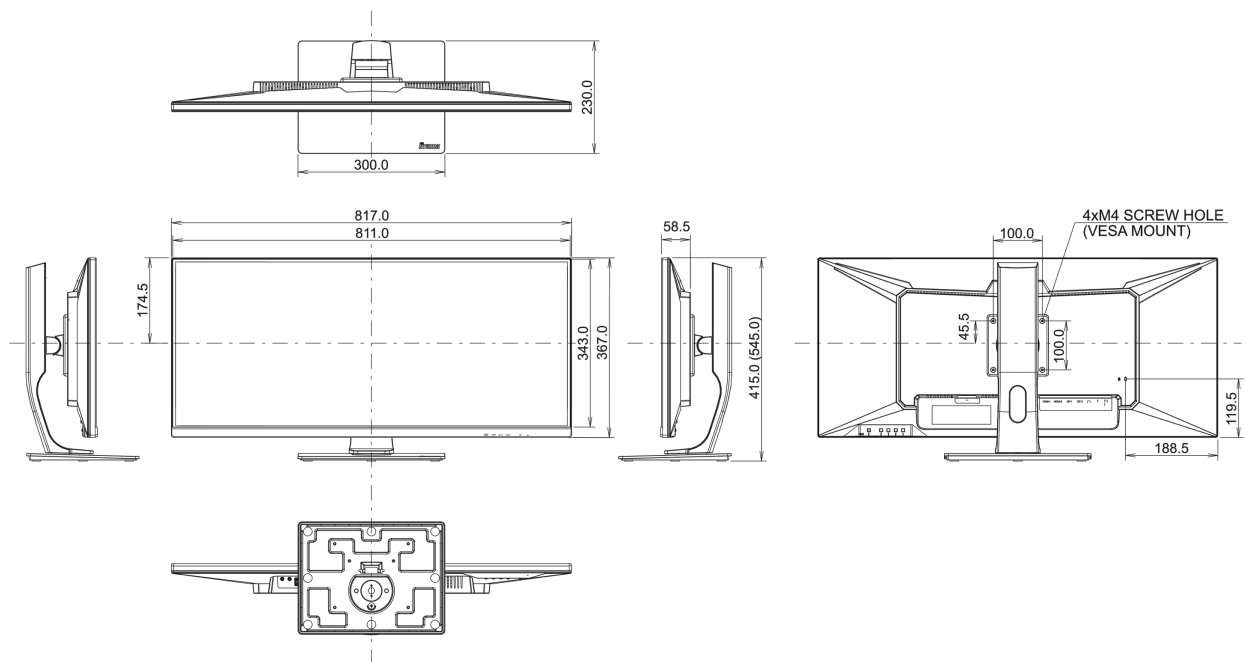

01 DISPLAY CHARACTERISTICS

Diagonal	34", 86.7cm
Panel	IPS, matte finish
Native resolution	3440 x 1440 @144Hz (4.9 megapixel UWQHD, DisplayPort)
Aspect ratio	21:9
Panel brightness	350 cd/m ²
Static contrast	1000:1
Advanced contrast	80M:1
Response time (MPRT)	1ms
Viewing zone	horizontal/vertical: 178°/178°, right/left: 89°/89°, up/down: 89°/89°
Colour support	16.7mIn 8bit (sRGB: 100%, NTSC: 74%)
Horizontal Sync	30 - 220kHz
Viewable area W x H	799.8 x 334.8mm, 31.5 x 13.2"
Pixel pitch	0.233mm
Colour	matte

04 MECHANICAL

Display position adjustments	height, swivel, tilt
Height adjustment	130mm
Swivel stand	90°; 45° left; 45° right
Tilt angle	22° up; 3° down
VESA mounting	100 x 100mm

05 ACCESSORIES INCLUDED

Product dimensions W x H x D	817 x 415 (545) x 230mm
Box dimensions W x H x D	900 x 460 x 230mm
Weight (without box)	9.7kg
Weight (without stand)	7kg
Weight (with box)	12.8kg
EAN code	4948570117185

All trademarks and registered trademarks acknowledged. E & O E. Specification subject to change without notice. All LCD's comply with ISO-9241-307:2008 in connection with pixel defects.