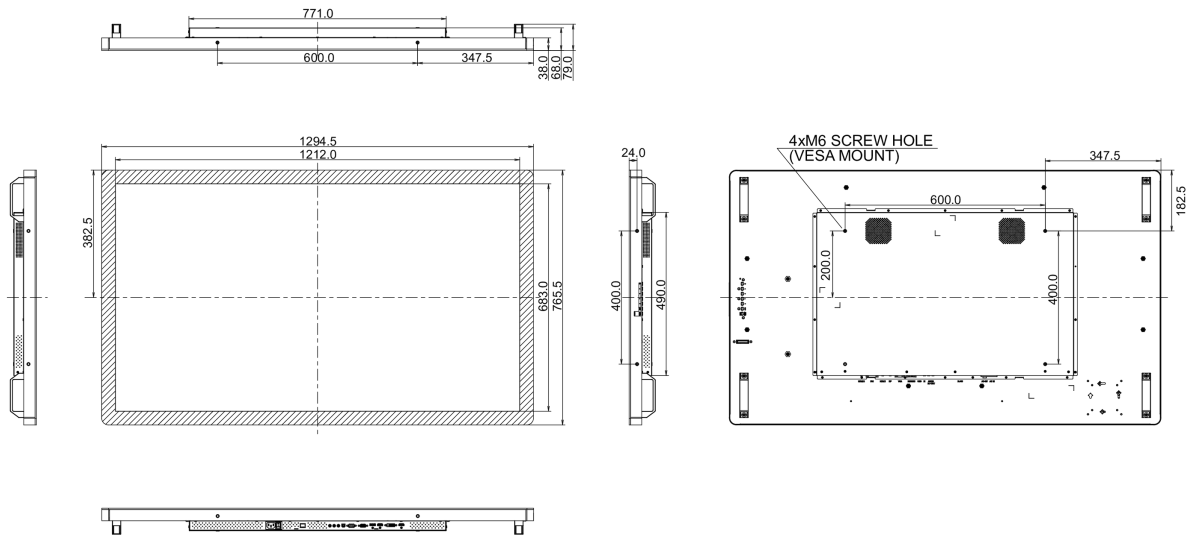

Težina (sa kutijom)

47.5kg

EAN kod

4948570117253

All trademarks and registered trademarks acknowledged. E & O E. Specification subject to change without notice. All LCD's comply with ISO-9241-307:2008 in connection with pixel defects.

© IIYAMA CORPORATION. ALL RIGHTS RESERVED