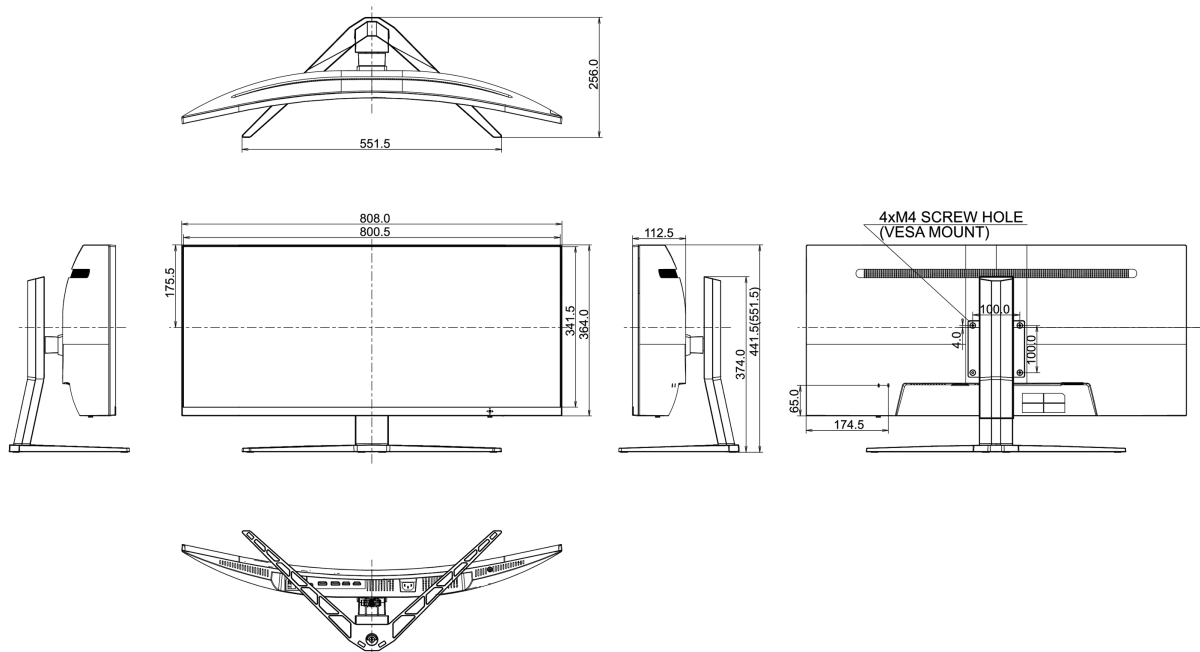

## 04 MECHANICAL

Display position adjustments	height, tilt
Height adjustment	110mm
Tilt angle	20° up; 5° down
VESA mounting	100 x 100mm

## 08 DIMENSIONS / WEIGHT

Product dimensions W x H x D	808 x 441.5 (551.5) x 256mm
Box dimensions W x H x D	909 x 505 x 282mm
Weight (without box)	10.9kg
Weight (without stand)	6kg
EAN code	4948570117406