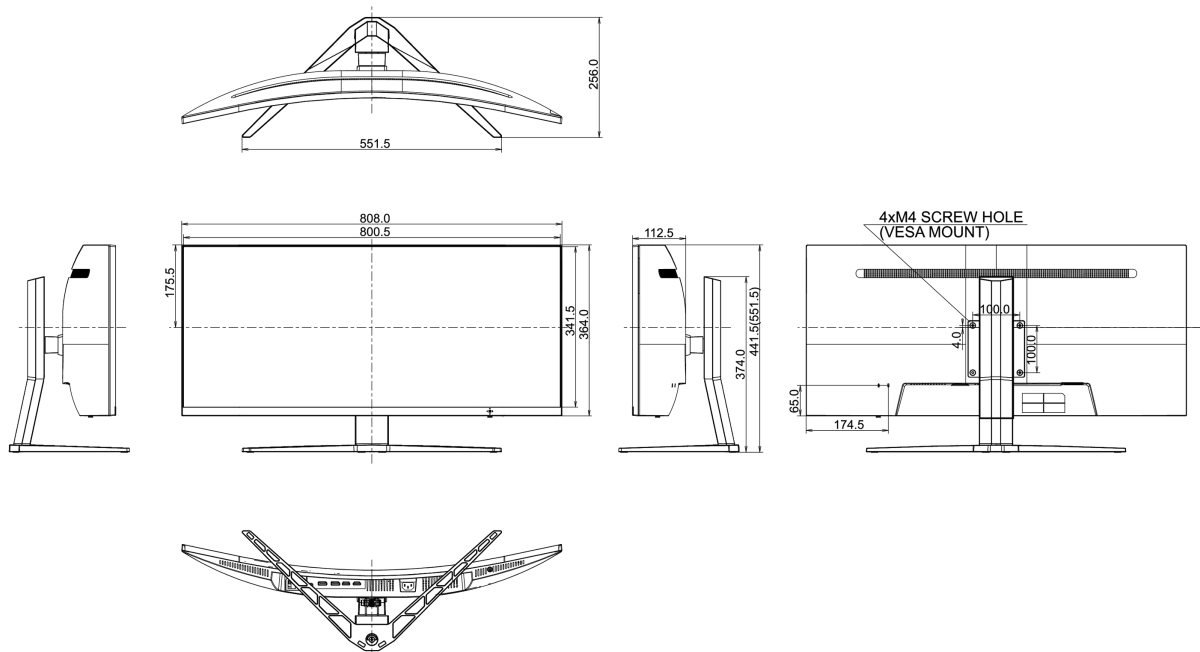

04 MECHANICAL

Display position adjustments	height, tilt
Height adjustment	110mm
Tilt angle	20° up; 5° down
VESA mounting	100 x 100mm

05 ACCESSORIES INCLUDED

Cables	power, USB, HDMI, DP
Other	quick start guide, safety guide

08 DIMENSIONS / WEIGHT

Product dimensions W x H x D	808 x 441.5 (551.5) x 256mm
Box dimensions W x H x D	909 x 505 x 282mm
Weight (without box)	10.9kg
Weight (without stand)	6kg
EAN code	4948570117406

All trademarks and registered trademarks acknowledged. E & O E. Specification subject to change without notice. All LCD's comply with ISO-9241-307:2008 in connection with pixel defects.