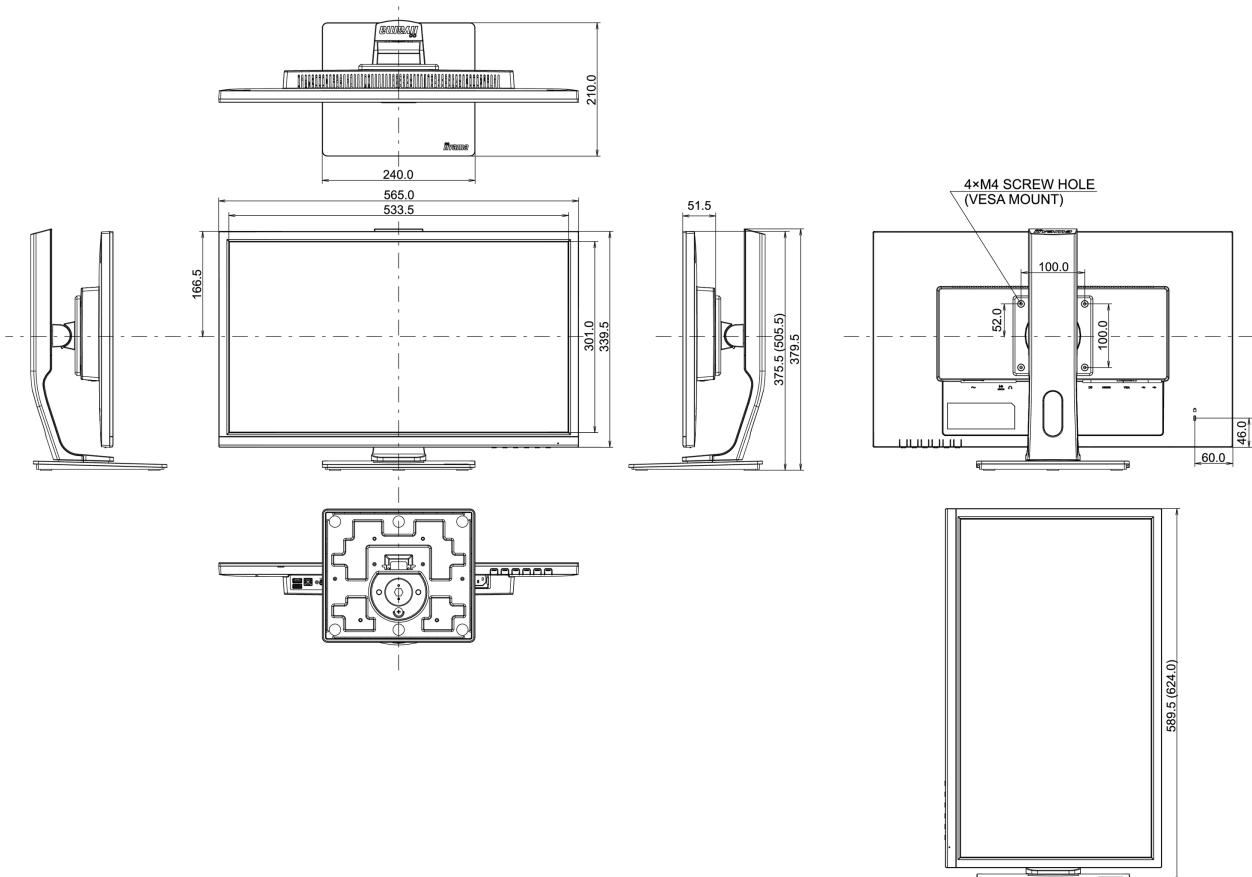

04 MECHANICAL

Display position adjustments	height, pivot (rotation), swivel, tilt
Height adjustment	130mm
Rotation (PIVOT function)	90°
Swivel stand	90°; 45° left; 45° right
Tilt angle	22° up; 5° down
VESA mounting	100 x 100mm

REACH SVHC above 0.1%: Lead

08 DIMENSIONS / WEIGHT

Product dimensions W x H x D 565.5 x 375.5 (505.5) x 210mm

Weight (without box) 5.1kg

EAN code 4948570117376

All trademarks and registered trademarks acknowledged. E & O E. Specification subject to change without notice. All LCD's comply with ISO-9241-307:2008 in connection with pixel defects.