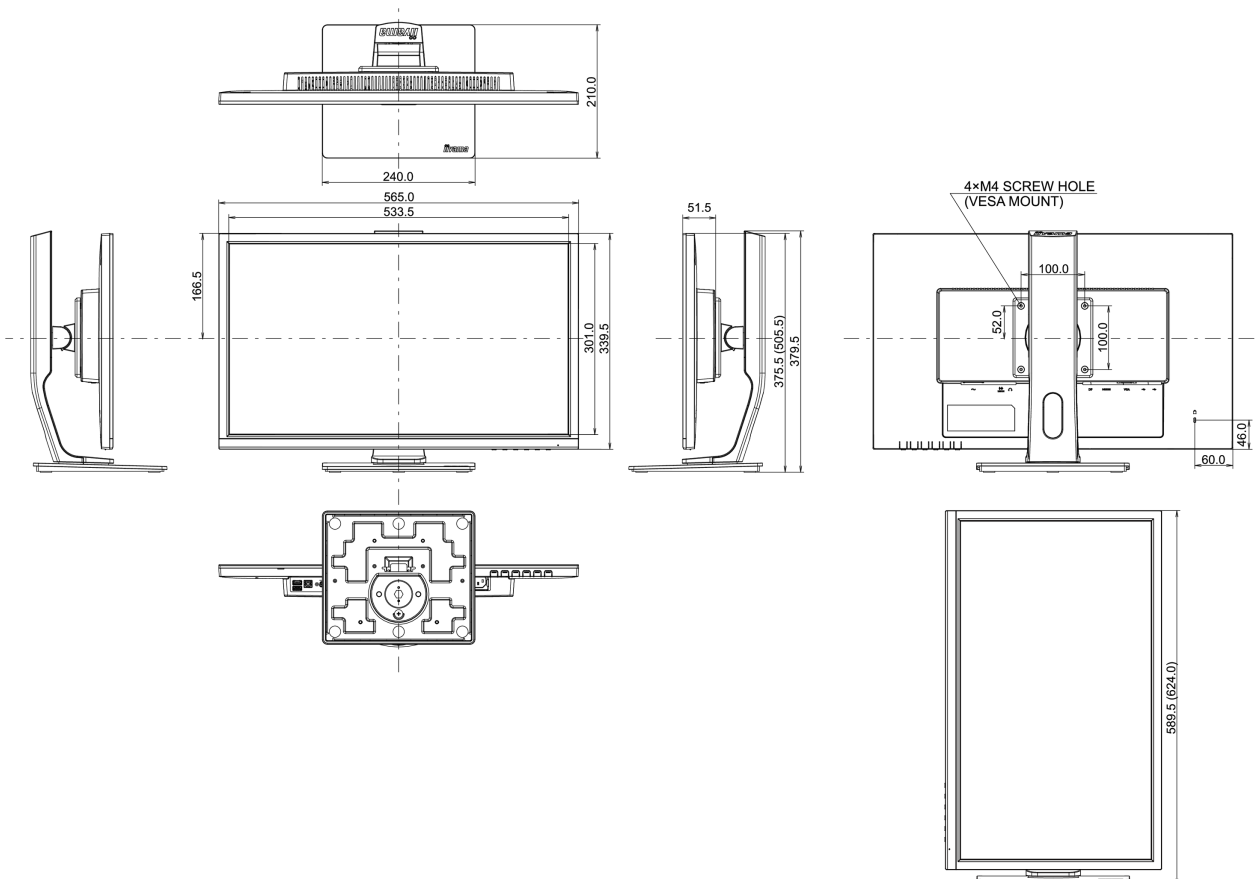

## 04 MECHANICAL

Display position adjustments	height, pivot (rotation), swivel, tilt
Height adjustment	130mm
Rotation (PIVOT function)	90°
Swivel stand	90°; 45° left; 45° right
Tilt angle	22° up; 5° down
VESA mounting	100 x 100mm

## 08 DIMENSIONS / WEIGHT

Product dimensions W x H x D 565.5 x 375.5 (505.5) x 210mm

Weight (without box) 5.1kg

EAN code 4948570117376

*All trademarks and registered trademarks acknowledged. E & O E. Specification subject to change without notice. All LCD's comply with ISO-9241-307:2008 in connection with pixel defects.*