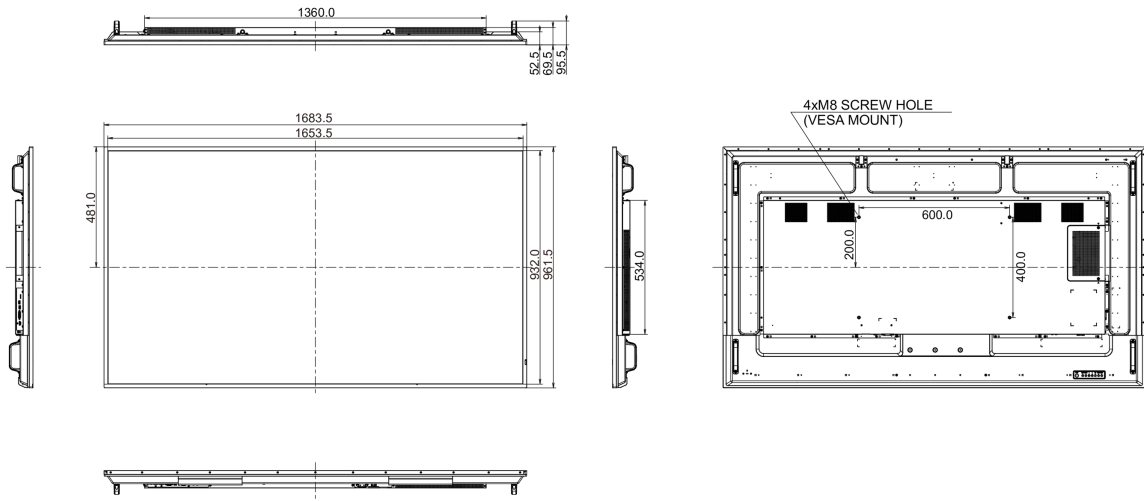

All trademarks and registered trademarks acknowledged. E & O E. Specification subject to change without notice. All LCD's comply with ISO-9241-307:2008 in connection with pixel defects.

© IIYAMA CORPORATION. ALL RIGHTS RESERVED