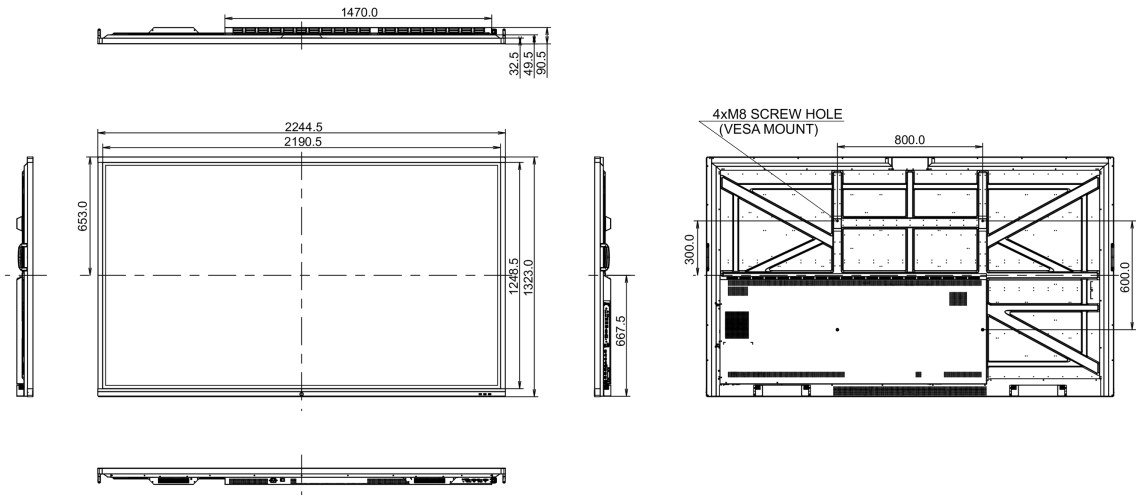

09 SUSTAINABILITY

Regulations	CB, CE, TÜV-Bauart, EAC, RoHS support, ErP, WEEE, REACH
REACH SVHC	above 0.1%: Lead

10 DIMENSIONS / WEIGHT

Product dimensions W x H x D	2244.7 x 1323 x 90.5mm
Box dimensions W x H x D	2483 x 1493 x 376mm
Weight (without box)	101.5kg
Weight (with box)	138.75kg
EAN code	4948570117772