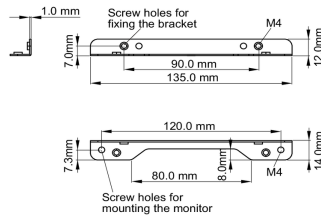

02 DIMENSIONS / WEIGHT

■ ProLite TF1015MC

<Bracket A>

<Bracket B>

■ ProLite TF1515MC / ProLite TF2415MC

<Bracket A>

<Bracket B>

All trademarks and registered trademarks acknowledged. E & O E. Specification subject to change without notice. All LCD's comply with ISO-9241-307:2008 in connection with pixel defects.