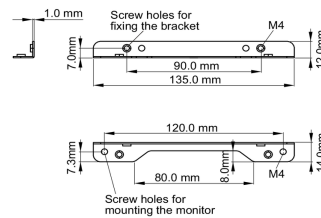

02 DIMENSIONS / WEIGHT

■ ProLite TF1015MC

<Bracket A>

<Bracket B>

■ ProLite TF1515MC / ProLite TF2415MC

<Bracket A>

<Bracket B>

All trademarks and registered trademarks acknowledged. E & O E. Specification subject to change without notice. All LCD's comply with ISO-9241-307:2008 in connection with pixel defects.