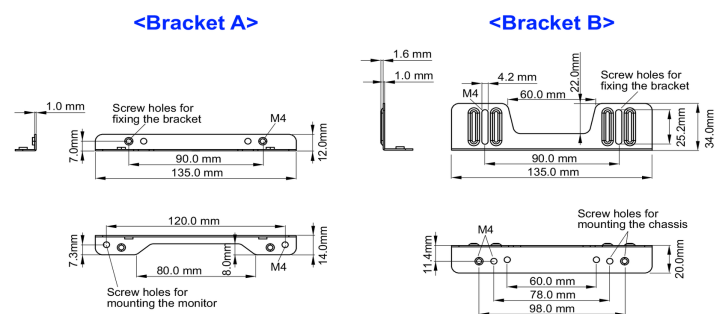

Mounting kit for built-in equipment

This solution is compatible for the following iiyama models: TF1015MC, TF1515MC, TF2415MC.

01 TECHNICAL SPECIFICATION

Type mounting bracket

■ ProLite TF1015MC

■ ProLite TF1515MC / ProLite TF2415MC

02 DIMENSIONS / WEIGHT

■ ProLite TF1015MC

<Bracket A>

<Bracket B>

■ ProLite TF1515MC / ProLite TF2415MC

<Bracket A>

<Bracket B>

All trademarks and registered trademarks acknowledged. E & O E. Specification subject to change without notice. All LCD's comply with ISO-9241-307:2008 in connection with pixel defects.