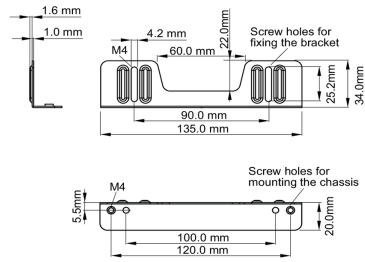

Mounting kit for built-in equipment

This solution is compatible for the following iiyama models: TF1015MC, TF1515MC, TF2415MC.

01 TECHNICAL SPECIFICATION

Type mounting bracket

■ ProLite TF1015MC

■ ProLite TF1515MC / ProLite TF2415MC

02 DIMENSIONS / WEIGHT

■ ProLite TF1015MC

<Bracket A>

<Bracket B>

■ ProLite TF1515MC / ProLite TF2415MC

<Bracket A>

<Bracket B>

All trademarks and registered trademarks acknowledged. E & O E. Specification subject to change without notice. All LCD's comply with ISO-9241-307:2008 in connection with pixel defects.