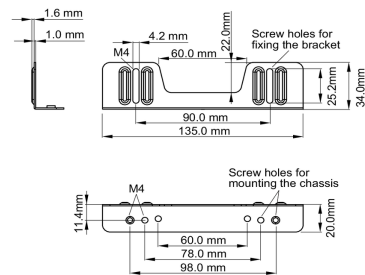

02 DIMENSIONS / WEIGHT

■ ProLite TF1015MC

<Bracket A>

<Bracket B>

■ ProLite TF1515MC / ProLite TF2415MC

<Bracket A>

<Bracket B>

All trademarks and registered trademarks acknowledged. E & O E. Specification subject to change without notice. All LCD's comply with ISO-9241-307:2008 in connection with pixel defects.