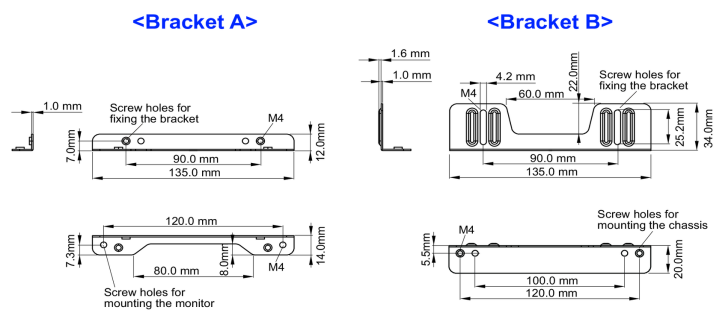

Mounting kit for built-in equipment

This solution is compatible for the following iiyama models: TF1015MC, TF1515MC, TF2415MC.

01 TECHNICAL SPECIFICATION

Type mounting bracket

■ ProLite TF1015MC

■ ProLite TF1515MC / ProLite TF2415MC

02 DIMENSIONS / WEIGHT

■ ProLite TF1015MC

<Bracket A>

<Bracket B>

■ ProLite TF1515MC / ProLite TF2415MC

<Bracket A>

<Bracket B>

All trademarks and registered trademarks acknowledged. E & O E. Specification subject to change without notice. All LCD's comply with ISO-9241-307:2008 in connection with pixel defects.