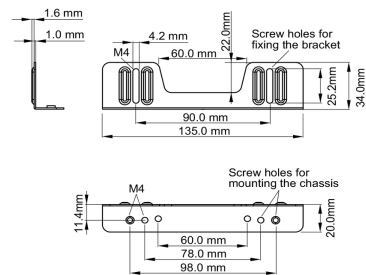

### 02 DIMENSIONES / PESO

■ ProLite TF1015MC

<Bracket A>

<Bracket B>

■ ProLite TF1515MC / ProLite TF2415MC

<Bracket A>

<Bracket B>

All trademarks and registered trademarks acknowledged. E & O E. Specification subject to change without notice. All LCD's comply with ISO-9241-307:2008 in connection with pixel defects.