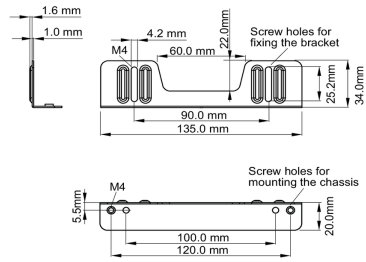

### 02 DIMENSIONES / PESO

■ ProLite TF1015MC

<Bracket A>

<Bracket B>

■ ProLite TF1515MC / ProLite TF2415MC

<Bracket A>

<Bracket B>

All trademarks and registered trademarks acknowledged. E & O E. Specification subject to change without notice. All LCD's comply with ISO-9241-307:2008 in connection with pixel defects.