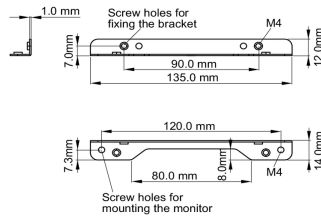

### 02 DIMENSIONES / PESO

■ ProLite TF1015MC

<Bracket A>

<Bracket B>

■ ProLite TF1515MC / ProLite TF2415MC

<Bracket A>

<Bracket B>

All trademarks and registered trademarks acknowledged. E & O E. Specification subject to change without notice. All LCD's comply with ISO-9241-307:2008 in connection with pixel defects.