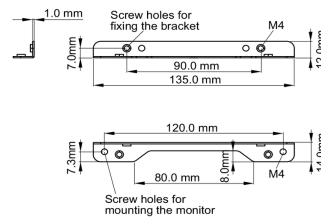

### 02 DIMENSIONES / PESO

■ ProLite TF1015MC

<Bracket A>

<Bracket B>

■ ProLite TF1515MC / ProLite TF2415MC

<Bracket A>

<Bracket B>

All trademarks and registered trademarks acknowledged. E & O E. Specification subject to change without notice. All LCD's comply with ISO-9241-307:2008 in connection with pixel defects.