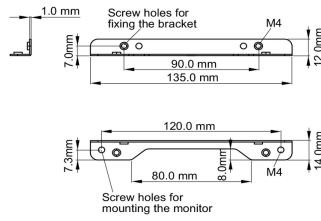

### 02 DIMENSIONS / WEIGHT

■ ProLite TF1015MC

<Bracket A>

<Bracket B>

■ ProLite TF1515MC / ProLite TF2415MC

<Bracket A>

<Bracket B>

All trademarks and registered trademarks acknowledged. E & O E. Specification subject to change without notice. All LCD's comply with ISO-9241-307:2008 in connection with pixel defects.