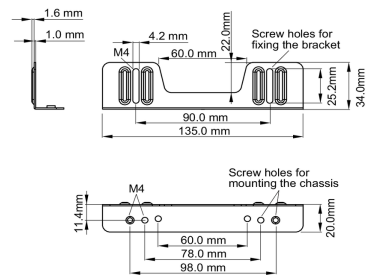

### 02 DIMENSIONS / WEIGHT

■ ProLite TF1015MC

<Bracket A>

<Bracket B>

■ ProLite TF1515MC / ProLite TF2415MC

<Bracket A>

<Bracket B>

All trademarks and registered trademarks acknowledged. E & O E. Specification subject to change without notice. All LCD's comply with ISO-9241-307:2008 in connection with pixel defects.