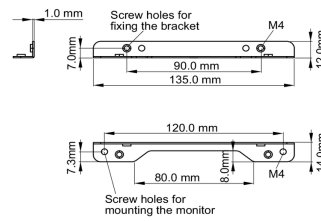

### 02 DIMENSIONS / WEIGHT

■ ProLite TF1015MC

<Bracket A>

<Bracket B>

■ ProLite TF1515MC / ProLite TF2415MC

<Bracket A>

<Bracket B>

All trademarks and registered trademarks acknowledged. E & O E. Specification subject to change without notice. All LCD's comply with ISO-9241-307:2008 in connection with pixel defects.