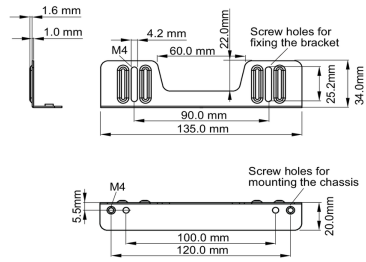

### 02 DIMENSIONS / WEIGHT

■ ProLite TF1015MC

<Bracket A>

<Bracket B>

■ ProLite TF1515MC / ProLite TF2415MC

<Bracket A>

<Bracket B>

All trademarks and registered trademarks acknowledged. E & O E. Specification subject to change without notice. All LCD's comply with ISO-9241-307:2008 in connection with pixel defects.