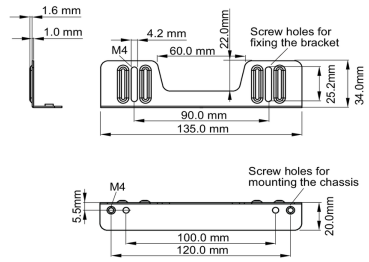

### 02 MÉRETEK / SÚLY

■ ProLite TF1015MC

<Bracket A>

<Bracket B>

■ ProLite TF1515MC / ProLite TF2415MC

<Bracket A>

<Bracket B>

All trademarks and registered trademarks acknowledged. E & O E. Specification subject to change without notice. All LCD's comply with ISO-9241-307:2008 in connection with pixel defects.