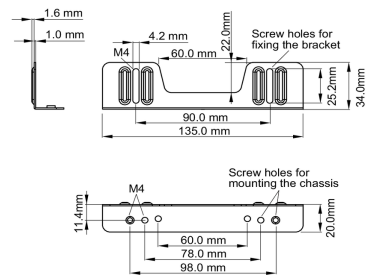

### 02 MÉRETEK / SÚLY

■ ProLite TF1015MC

<Bracket A>

<Bracket B>

■ ProLite TF1515MC / ProLite TF2415MC

<Bracket A>

<Bracket B>

All trademarks and registered trademarks acknowledged. E & O E. Specification subject to change without notice. All LCD's comply with ISO-9241-307:2008 in connection with pixel defects.