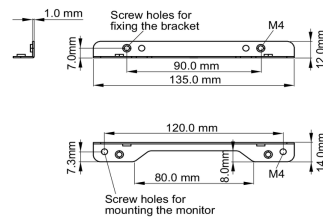

### 02 MÉRETEK / SÚLY

■ ProLite TF1015MC

<Bracket A>

<Bracket B>

■ ProLite TF1515MC / ProLite TF2415MC

<Bracket A>

<Bracket B>

All trademarks and registered trademarks acknowledged. E & O E. Specification subject to change without notice. All LCD's comply with ISO-9241-307:2008 in connection with pixel defects.