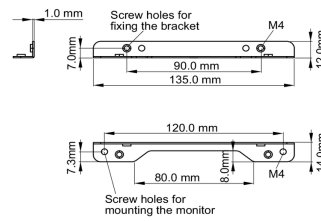

02 DIMENZIJE / TEŽINA

■ ProLite TF1015MC

<Bracket A>

<Bracket B>

■ ProLite TF1515MC / ProLite TF2415MC

<Bracket A>

<Bracket B>

All trademarks and registered trademarks acknowledged. E & O E. Specification subject to change without notice. All LCD's comply with ISO-9241-307:2008 in connection with pixel defects.