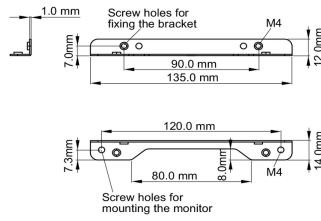

02 DIMENZIJE / TEŽINA

■ ProLite TF1015MC

<Bracket A>

<Bracket B>

■ ProLite TF1515MC / ProLite TF2415MC

<Bracket A>

<Bracket B>

All trademarks and registered trademarks acknowledged. E & O E. Specification subject to change without notice. All LCD's comply with ISO-9241-307:2008 in connection with pixel defects.