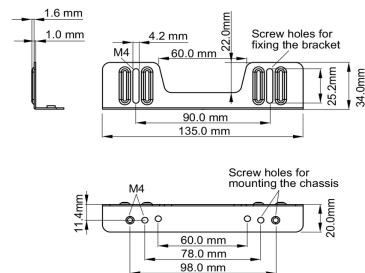

02 DIMENZIJE / TEŽINA

■ ProLite TF1015MC

<Bracket A>

<Bracket B>

■ ProLite TF1515MC / ProLite TF2415MC

<Bracket A>

<Bracket B>

All trademarks and registered trademarks acknowledged. E & O E. Specification subject to change without notice. All LCD's comply with ISO-9241-307:2008 in connection with pixel defects.