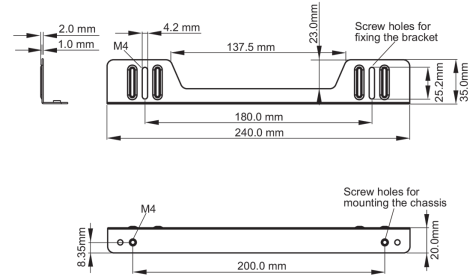

### 02 DIMENSIONS / WEIGHT

■ ProLite TF1215MC

<Bracket A>

<Bracket B>

■ ProLite TF2215MC

<Bracket A>

<Bracket B>

All trademarks and registered trademarks acknowledged. E & O E. Specification subject to change without notice. All LCD's comply with ISO-9241-307:2008 in connection with pixel defects.