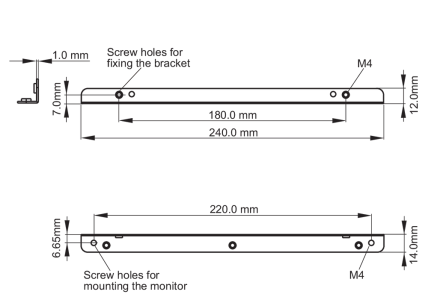

### 02 DIMENSIONS / WEIGHT

■ ProLite TF1215MC

<Bracket A>

<Bracket B>

■ ProLite TF2215MC

<Bracket A>

<Bracket B>

All trademarks and registered trademarks acknowledged. E & O E. Specification subject to change without notice. All LCD's comply with ISO-9241-307:2008 in connection with pixel defects.