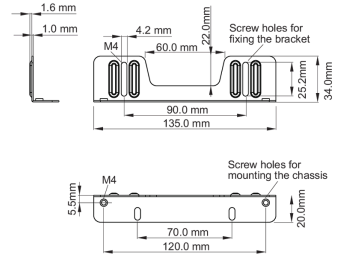

### 02 DIMENSIONS / WEIGHT

■ ProLite TF1215MC

<Bracket A>

<Bracket B>

■ ProLite TF2215MC

<Bracket A>

<Bracket B>

All trademarks and registered trademarks acknowledged. E & O E. Specification subject to change without notice. All LCD's comply with ISO-9241-307:2008 in connection with pixel defects.