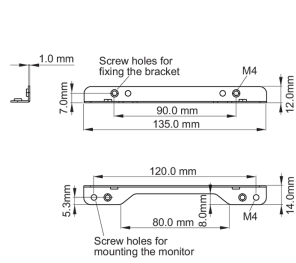

### 02 DIMENSIONS / WEIGHT

■ ProLite TF1215MC

<Bracket A>

<Bracket B>

■ ProLite TF2215MC

<Bracket A>

<Bracket B>

All trademarks and registered trademarks acknowledged. E & O E. Specification subject to change without notice. All LCD's comply with ISO-9241-307:2008 in connection with pixel defects.