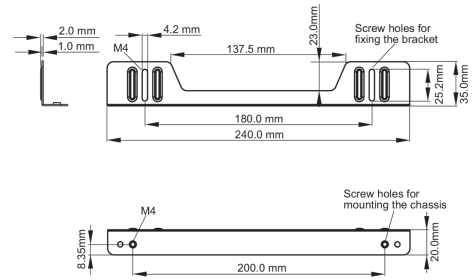

### 02 MÉRETEK / SÚLY

■ ProLite TF1215MC

<Bracket A>

<Bracket B>

■ ProLite TF2215MC

<Bracket A>

<Bracket B>

All trademarks and registered trademarks acknowledged. E & O E. Specification subject to change without notice. All LCD's comply with ISO-9241-307:2008 in connection with pixel defects.