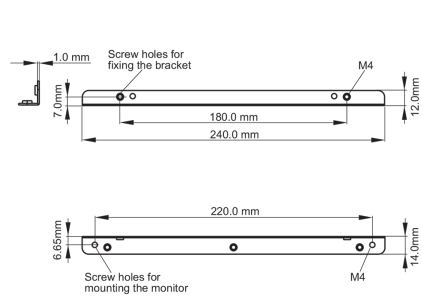

### 02 MÉRETEK / SÚLY

■ ProLite TF1215MC

<Bracket A>

<Bracket B>

■ ProLite TF2215MC

<Bracket A>

<Bracket B>

All trademarks and registered trademarks acknowledged. E & O E. Specification subject to change without notice. All LCD's comply with ISO-9241-307:2008 in connection with pixel defects.