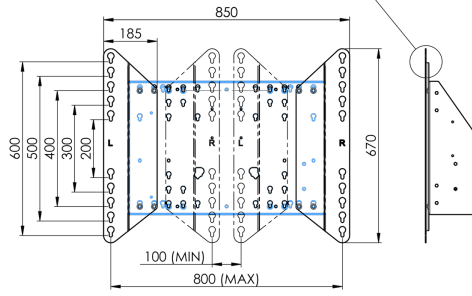

03 POVEZANE INFORMACIJE

Srodni proizvodi

[MD 062B7275 A](#), [MD 062B7295](#), [MD 052W7150](#)

All trademarks and registered trademarks acknowledged. E & O E. Specification subject to change without notice. All LCD's comply with ISO-9241-307:2008 in connection with pixel defects.

© IIYAMA CORPORATION. ALL RIGHTS RESERVED