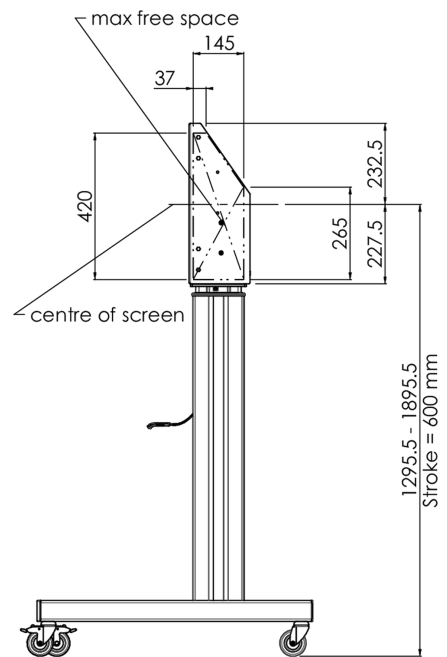

Floor lift XL on wheels for flat touch screens up to 160kg with lockable lid for protection

A motorized trolley for touch screens up to VESA 800x600. What makes this product so unique is its screen flexibility and installation ease, within just three steps the product is installed and ready for use. This wheeled stand with electrical height adjustment has continuous and silent height adjustment and an integrated screen bracket containing most VESA patterns, making it suitable for almost every display. The embedded VESA bracket has another special feature, it can be used as support for a Desktop PC at the back. Max supported display size is 98", max weight is 160 kg. This kit includes the adapter set [MD 052B7288](#).

01 SPECIFIKACE

Type	Floor lift on wheels
Height adjustment	600mm, 1295,5 - 1895,5mm
Váha max.	160kg / monitor
VESA maximum	800 x 600mm
Extra	electrical speed up to 20mm/s

02 ROZMĚRY / HMOTNOST

Váha (bez balení)

71kg

EAN code

4948570032587

03 SOUVÍSEJÍCÍ INFORMACE

Související produkty

[MD 052B7285](#)

Všechny ochranné známky jsou registrovány a chráněny. Vyhrazené právo na změny. Veškeré ploché panely LCD splňují normu ISO-9241-307:2008 v oblasti počtu vadných pixelů.