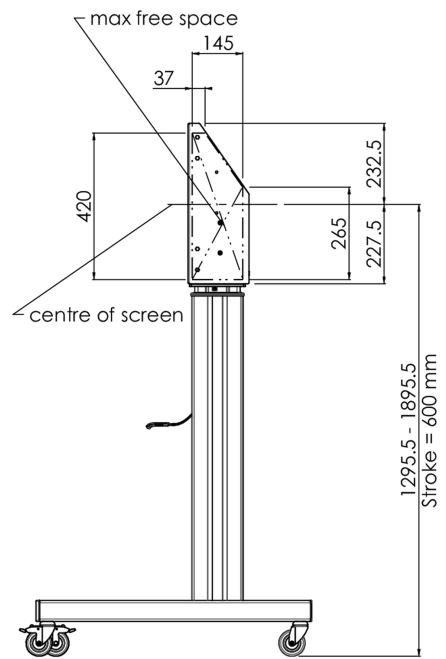

**Floor lift XL on wheels for flat touch screens up to 160kg with lockable lid for protection**

A motorized trolley for touch screens up to VESA 800x600. What makes this product so unique is its screen flexibility and installation ease, within just three steps the product is installed and ready for use. This wheeled stand with electrical height adjustment has continuous and silent height adjustment and an integrated screen bracket containing most VESA patterns, making it suitable for almost every display. The embedded VESA bracket has another special feature, it can be used as support for a Desktop PC at the back. Max supported display size is 98", max weight is 160 kg. This kit includes the adapter set [MD 052B7288](#).

**01 TECHNICAL SPECIFICATION**

Type	Floor lift on wheels
Height adjustment	600mm, 1295,5 - 1895,5mm
Max weight capacity	160kg / monitor
VESA maximum	800 x 600mm
Extra	electrical speed up to 20mm/s

## 02 DIMENSIONS / WEIGHT

Weight (without box)

71kg

EAN code

4948570032587