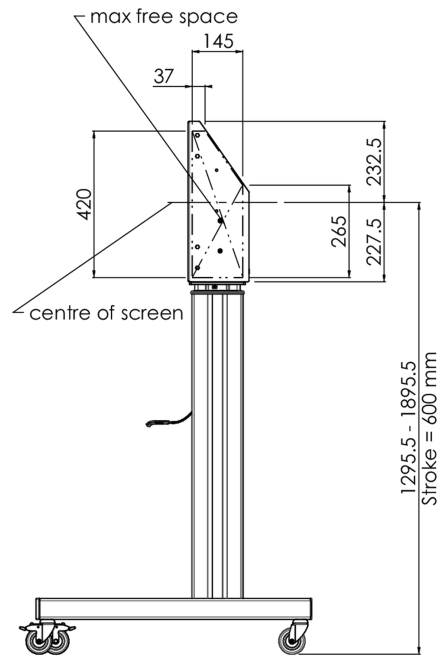

Floor lift XL on wheels for flat touch screens up to 160kg with lockable lid for protection

A motorized trolley for touch screens up to VESA 800x600. What makes this product so unique is its screen flexibility and installation ease, within just three steps the product is installed and ready for use. This wheeled stand with electrical height adjustment has continuous and silent height adjustment and an integrated screen bracket containing most VESA patterns, making it suitable for almost every display. The embedded VESA bracket has another special feature, it can be used as support for a Desktop PC at the back. Max supported display size is 98", max weight is 160 kg. This kit includes the adapter set [MD 052B7288](#).

01 TECHNICAL SPECIFICATION

Type	Floor lift on wheels
Height adjustment	600mm, 1295,5 - 1895,5mm
Max weight capacity	160kg / monitor
VESA maximum	800 x 600mm
Extra	electrical speed up to 20mm/s

02 DIMENSIONS / WEIGHT

Weight (without box)

71kg

EAN code

4948570032587

03 RELATED INFORMATION

Related products

[MD 052B7285](#)

All trademarks and registered trademarks acknowledged. E & O E. Specification subject to change without notice. All LCD's comply with ISO-9241-307:2008 in connection with pixel defects.