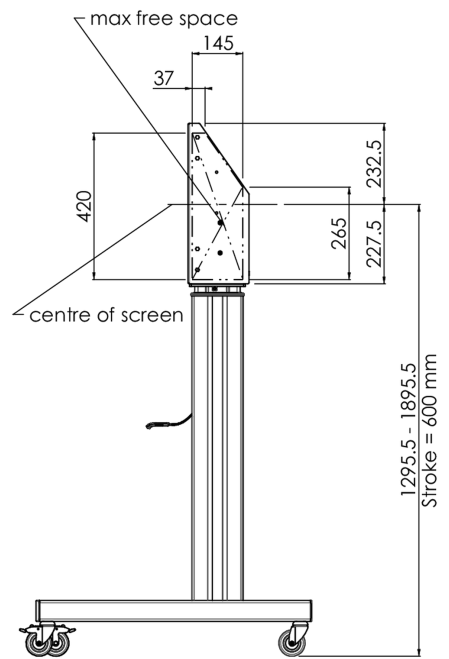

Floor lift XL on wheels for flat touch screens up to 160kg with lockable lid for protection

A motorized trolley for touch screens up to VESA 800x600. What makes this product so unique is its screen flexibility and installation ease, within just three steps the product is installed and ready for use. This wheeled stand with electrical height adjustment has continuous and silent height adjustment and an integrated screen bracket containing most VESA patterns, making it suitable for almost every display. The embedded VESA bracket has another special feature, it can be used as support for a Desktop PC at the back. Max supported display size is 98", max weight is 160 kg. This kit includes the adapter set [MD 052B7288](#).

01 TECHNICAL SPECIFICATION

Type	Floor lift on wheels
Height adjustment	600mm, 1295,5 - 1895,5mm
Max weight capacity	160kg / monitor
VESA maximum	800 x 600mm
Extra	electrical speed up to 20mm/s

02 DIMENSIONS / WEIGHT

Weight (without box)

71kg

EAN code

4948570032587

03 RELATED INFORMATION

Related products

[MD 052B7285](#)

All trademarks and registered trademarks acknowledged. E & O E. Specification subject to change without notice. All LCD's comply with ISO-9241-307:2008 in connection with pixel defects.