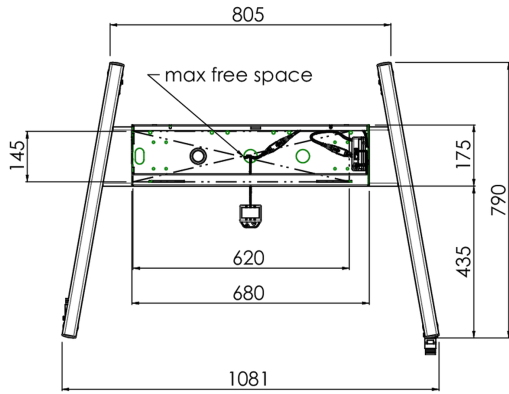

Floor lift XL on wheels for flat touch screens up to 160kg with lockable lid for protection

A motorized trolley for touch screens up to VESA 800x600. What makes this product so unique is its screen flexibility and installation ease, within just three steps the product is installed and ready for use. This wheeled stand with electrical height adjustment has continuous and silent height adjustment and an integrated screen bracket containing most VESA patterns, making it suitable for almost every display. The embedded VESA bracket has another special feature, it can be used as support for a Desktop PC at the back. Max supported display size is 98", max weight is 160 kg. This kit includes the adapter set [MD 052B7288](#).

01 TECHNICAL SPECIFICATION

Type	Floor lift on wheels
Height adjustment	600mm, 1295,5 - 1895,5mm
Max weight capacity	160kg / monitor
VESA maximum	800 x 600mm
Extra	electrical speed up to 20mm/s

02 DIMENSIONS / WEIGHT

Weight (without box)

71kg

EAN code

4948570032587

03 RELATED INFORMATION

Related products

[MD 052B7285](#)

All trademarks and registered trademarks acknowledged. E & O E. Specification subject to change without notice. All LCD's comply with ISO-9241-307:2008 in connection with pixel defects.