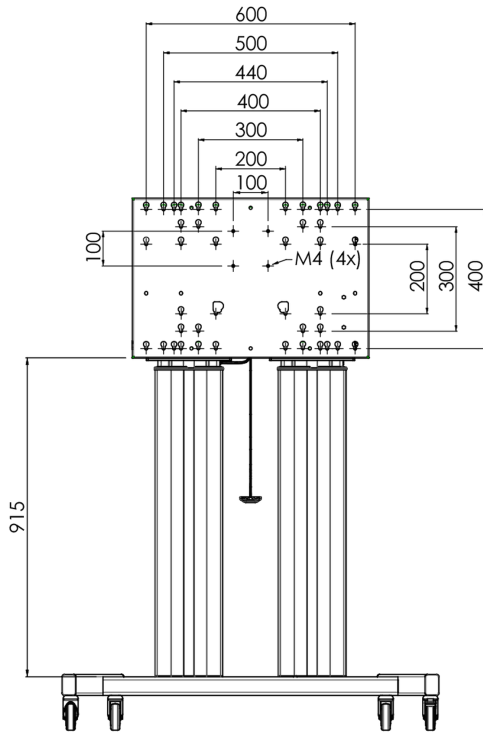

Floor lift XL on wheels for flat touch screens up to 160kg with lockable lid for protection

A motorized trolley for touch screens up to VESA 800x600. What makes this product so unique is its screen flexibility and installation ease, within just three steps the product is installed and ready for use. This wheeled stand with electrical height adjustment has continuous and silent height adjustment and an integrated screen bracket containing most VESA patterns, making it suitable for almost every display. The embedded VESA bracket has another special feature, it can be used as support for a Desktop PC at the back. Max supported display size is 98", max weight is 160 kg. This kit includes the adapter set [MD 052B7288](#).

01 TECHNICAL SPECIFICATION

Type	Floor lift on wheels
Height adjustment	600mm, 1295,5 - 1895,5mm
Max weight capacity	160kg / monitor
VESA maximum	800 x 600mm
Extra	electrical speed up to 20mm/s

02 DIMENSIONS / WEIGHT

Weight (without box)

71kg

EAN code

4948570032587

03 RELATED INFORMATION

Related products

[MD 052B7285](#)

All trademarks and registered trademarks acknowledged. E & O E. Specification subject to change without notice. All LCD's comply with ISO-9241-307:2008 in connection with pixel defects.