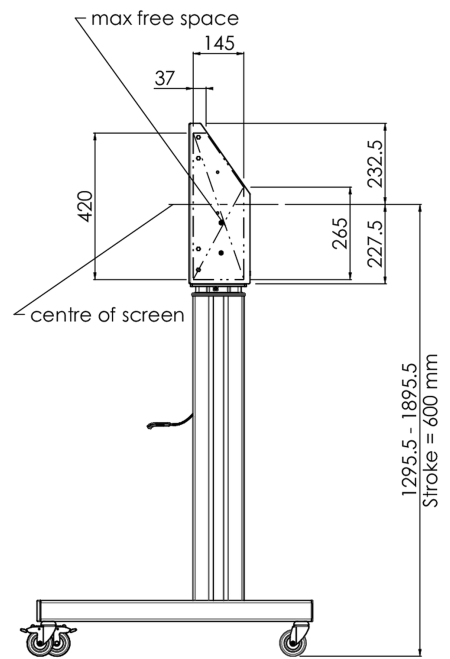

Floor lift XL on wheels for flat touch screens up to 160kg with lockable lid for protection

A motorized trolley for touch screens up to VESA 800x600. What makes this product so unique is its screen flexibility and installation ease, within just three steps the product is installed and ready for use. This wheeled stand with electrical height adjustment has continuous and silent height adjustment and an integrated screen bracket containing most VESA patterns, making it suitable for almost every display. The embedded VESA bracket has another special feature, it can be used as support for a Desktop PC at the back. Max supported display size is 98", max weight is 160 kg. This kit includes the adapter set [MD 052B7288](#).

01 TECHNIKAI PARAMÉTEREK

Típus	Floor lift on wheels
Magasság beállítása	600mm, 1295,5 - 1895,5mm
Maximális teherbírás	160kg / monitor
VESA maximum	800 x 600mm
Extra	electrical speed up to 20mm/s

02 MÉRETEK / SÚLY

Súly (doboz nélkül)

71kg

EAN kód

4948570032587

03 KAPCSOLÓDÓ INFORMÁCIÓK

Kapcsolódó termékek

[MD 052B7285](#)

All trademarks and registered trademarks acknowledged. E & O E. Specification subject to change without notice. All LCD's comply with ISO-9241-307:2008 in connection with pixel defects.