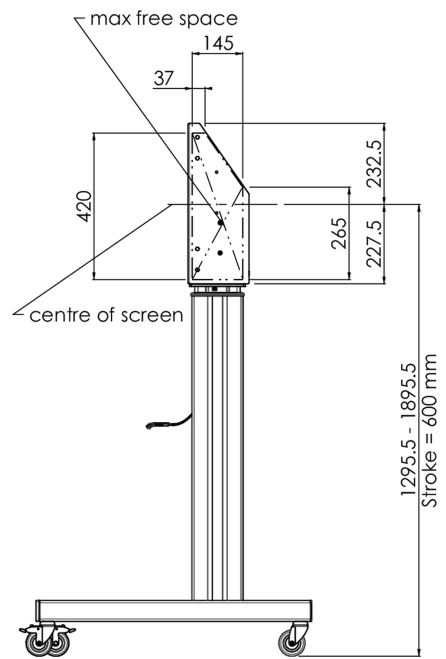

Floor lift XL on wheels for flat touch screens up to 160kg with lockable lid for protection

A motorized trolley for touch screens up to VESA 800x600. What makes this product so unique is its screen flexibility and installation ease, within just three steps the product is installed and ready for use. This wheeled stand with electrical height adjustment has continuous and silent height adjustment and an integrated screen bracket containing most VESA patterns, making it suitable for almost every display. The embedded VESA bracket has another special feature, it can be used as support for a Desktop PC at the back. Max supported display size is 98", max weight is 160 kg. This kit includes the adapter set [MD 052B7288](#).

01 TECHNIKAI PARAMÉTEREK

Típus	Floor lift on wheels
Magasság beállítása	600mm, 1295,5 - 1895,5mm
Maximális teherbírás	160kg / monitor
VESA maximum	800 x 600mm
Extra	electrical speed up to 20mm/s

02 MÉRETEK / SÚLY

Súly (doboz nélkül)

71kg

EAN kód

4948570032587

03 KAPCSOLÓDÓ INFORMÁCIÓK

Kapcsolódó termékek

[MD 052B7285](#)

All trademarks and registered trademarks acknowledged. E & O E. Specification subject to change without notice. All LCD's comply with ISO-9241-307:2008 in connection with pixel defects.