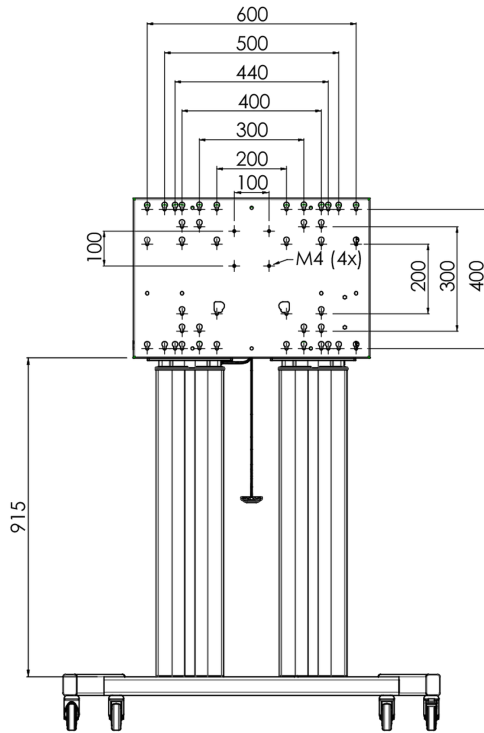

Floor lift XL on wheels for flat touch screens up to 160kg with lockable lid for protection

A motorized trolley for touch screens up to VESA 800x600. What makes this product so unique is its screen flexibility and installation ease, within just three steps the product is installed and ready for use. This wheeled stand with electrical height adjustment has continuous and silent height adjustment and an integrated screen bracket containing most VESA patterns, making it suitable for almost every display. The embedded VESA bracket has another special feature, it can be used as support for a Desktop PC at the back. Max supported display size is 98", max weight is 160 kg. This kit includes the adapter set [MD 052B7288](#).

01 TECHNIKAI PARAMÉTEREK

Típus	Floor lift on wheels
Magasság beállítása	600mm, 1295,5 - 1895,5mm
Maximális teherbírás	160kg / monitor
VESA maximum	800 x 600mm
Extra	electrical speed up to 20mm/s

02 MÉRETEK / SÚLY

Súly (doboz nélkül)

71kg

EAN kód

4948570032587

03 KAPCSOLÓDÓ INFORMÁCIÓK

Kapcsolódó termékek

[MD 052B7285](#)

All trademarks and registered trademarks acknowledged. E & O E. Specification subject to change without notice. All LCD's comply with ISO-9241-307:2008 in connection with pixel defects.