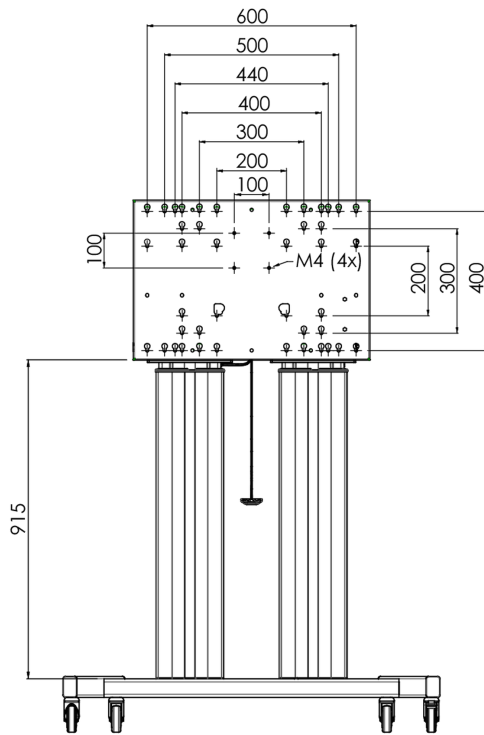

Floor lift XL on wheels for flat touch screens up to 160kg with lockable lid for protection

A motorized trolley for touch screens up to VESA 800x600. What makes this product so unique is its screen flexibility and installation ease, within just three steps the product is installed and ready for use. This wheeled stand with electrical height adjustment has continuous and silent height adjustment and an integrated screen bracket containing most VESA patterns, making it suitable for almost every display. The embedded VESA bracket has another special feature, it can be used as support for a Desktop PC at the back. Max supported display size is 98", max weight is 160 kg. This kit includes the adapter set [MD 052B7288](#).

01 TECHNIKAI PARAMÉTEREK

Típus	Floor lift on wheels
Magasság beállítása	600mm, 1295,5 - 1895,5mm
Maximális teherbírás	160kg / monitor
VESA maximum	800 x 600mm
Extra	electrical speed up to 20mm/s

02 MÉRETEK / SÚLY

Súly (doboz nélkül)

71kg

EAN kód

4948570032587

03 KAPCSOLÓDÓ INFORMÁCIÓK

Kapcsolódó termékek

[MD 052B7285](#)

All trademarks and registered trademarks acknowledged. E & O E. Specification subject to change without notice. All LCD's comply with ISO-9241-307:2008 in connection with pixel defects.