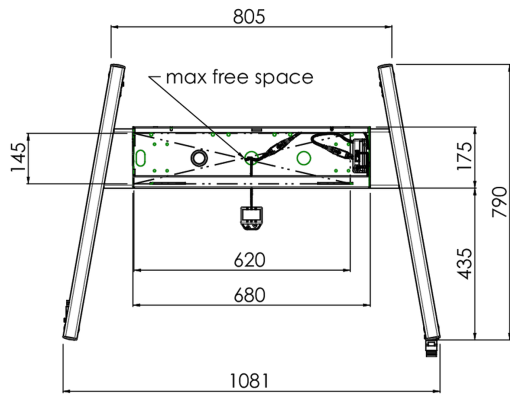

Floor lift XL on wheels for flat touch screens up to 160kg with lockable lid for protection

A motorized trolley for touch screens up to VESA 800x600. What makes this product so unique is its screen flexibility and installation ease, within just three steps the product is installed and ready for use. This wheeled stand with electrical height adjustment has continuous and silent height adjustment and an integrated screen bracket containing most VESA patterns, making it suitable for almost every display. The embedded VESA bracket has another special feature, it can be used as support for a Desktop PC at the back. Max supported display size is 98", max weight is 160 kg. This kit includes the adapter set [MD 052B7288](#).

01 TECHNIKAI PARAMÉTEREK

Típus	Floor lift on wheels
Magasság beállítása	600mm, 1295,5 - 1895,5mm
Maximális teherbírás	160kg / monitor
VESA maximum	800 x 600mm
Extra	electrical speed up to 20mm/s

02 MÉRETEK / SÚLY

Súly (doboz nélkül)

71kg

EAN kód

4948570032587

03 KAPCSOLÓDÓ INFORMÁCIÓK

Kapcsolódó termékek

[MD 052B7285](#)

All trademarks and registered trademarks acknowledged. E & O E. Specification subject to change without notice. All LCD's comply with ISO-9241-307:2008 in connection with pixel defects.