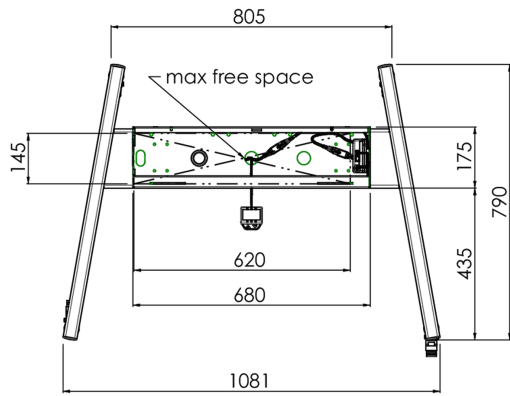

Floor lift XL on wheels for flat touch screens up to 160kg with lockable lid for protection

A motorized trolley for touch screens up to VESA 800x600. What makes this product so unique is its screen flexibility and installation ease, within just three steps the product is installed and ready for use. This wheeled stand with electrical height adjustment has continuous and silent height adjustment and an integrated screen bracket containing most VESA patterns, making it suitable for almost every display. The embedded VESA bracket has another special feature, it can be used as support for a Desktop PC at the back. Max supported display size is 98", max weight is 160 kg. This kit includes the adapter set [MD 052B7288](#).

01 TECHNIKAI PARAMÉTEREK

Típus	Floor lift on wheels
Magasság beállítása	600mm, 1295,5 - 1895,5mm
Maximális teherbírás	160kg / monitor
VESA maximum	800 x 600mm
Extra	electrical speed up to 20mm/s

02 MÉRETEK / SÚLY

Súly (doboz nélkül)

71kg

EAN kód

4948570032587

03 KAPCSOLÓDÓ INFORMÁCIÓK

Kapcsolódó termékek

[MD 052B7285](#)

All trademarks and registered trademarks acknowledged. E & O E. Specification subject to change without notice. All LCD's comply with ISO-9241-307:2008 in connection with pixel defects.