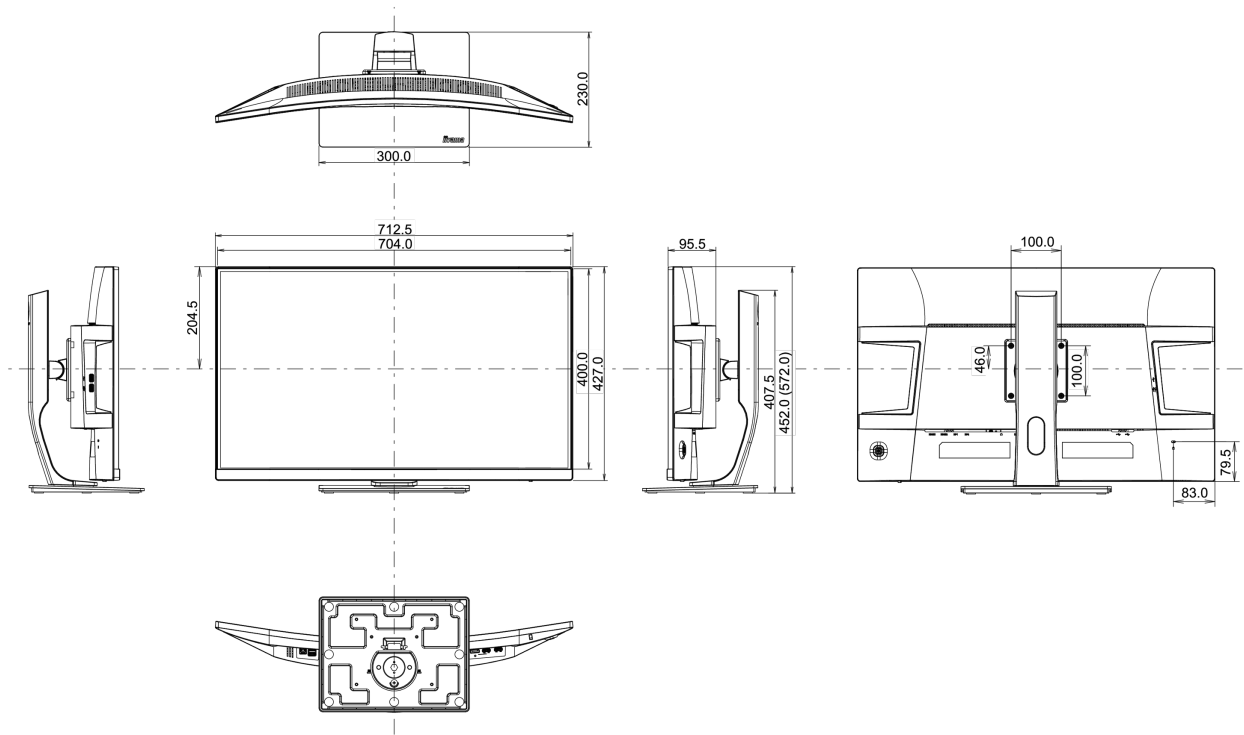

04 MECHANICAL

Display position adjustments	height, swivel, tilt
Height adjustment	120mm
Swivel stand	90°; ° left; 45° right
Tilt angle	22° up; 5° down

VESA mounting	100 x 100mm
Cable management system	yes

05 ACCESSORIES INCLUDED

Cables	power, USB, HDMI, DP
Other	quick start guide, safety guide

06 POWER MANAGEMENT

Power supply unit	external
Power supply	DC 19 V
Power usage	47W typical, 0.5W stand by, 0.3W off mode

07 SUSTAINABILITY

Regulations	CE, TÜV-Bauart, EAC, RoHS support, ErP, WEEE, REACH
Energy efficiency class (Regulation (EU) 2017/1369)	G
REACH SVHC	above 0.1%: Lead

08 DIMENSIONS / WEIGHT

Product dimensions W x H x D	712.5 x 452 (572) x 230mm
Box dimensions W x H x D	836 x 527 x 248mm
Weight (without box)	9kg
Weight (without stand)	6.3kg
Weight (with box)	13.5kg
EAN code	4948570117383