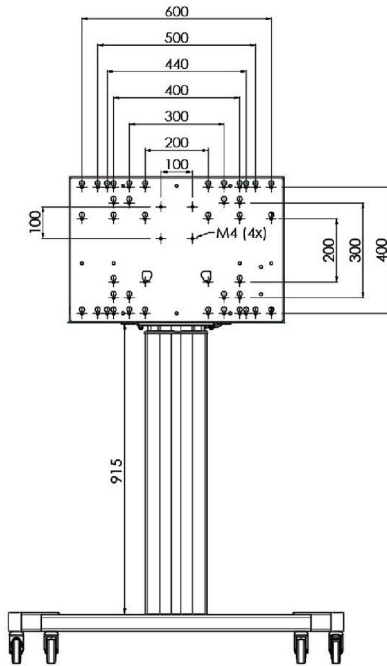

03 RELATED INFORMATION

Related products

[MD 052B7285](#)