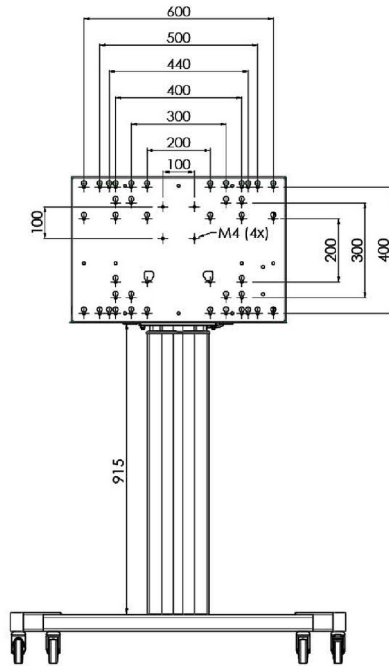

03 KAPCSOLÓDÓ INFORMÁCIÓK

Kapcsolódó termékek

[MD 052B7285](#)