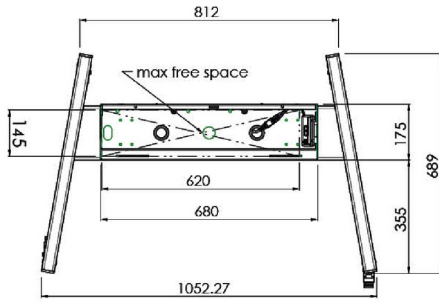

03 KAPCSOLÓDÓ INFORMÁCIÓK

Kapcsolódó termékek

[MD 052B7285](#)