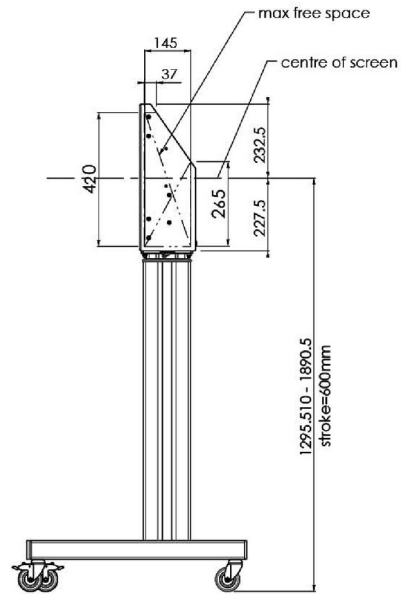

02 MÉRETEK / SÚLY

Súly (doboz nélkül)

52kg

EAN kód

4948570032600