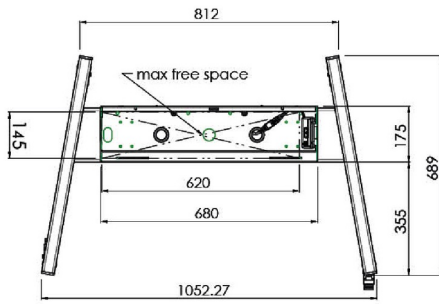

02 MÉRETEK / SÚLY

Súly (doboz nélkül)

52kg

EAN kód

4948570032600