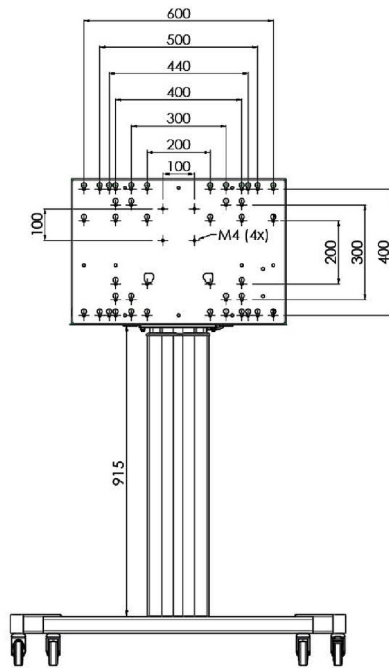

02 MÉRETEK / SÚLY

Súly (doboz nélkül)

52kg

EAN kód

4948570032600