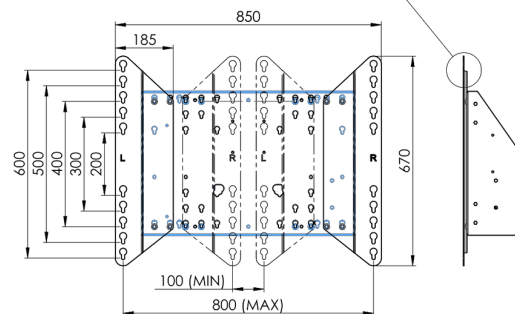

02 MÉRETEK / SÚLY

Súly (doboz nélkül)

52kg

EAN kód

4948570032600