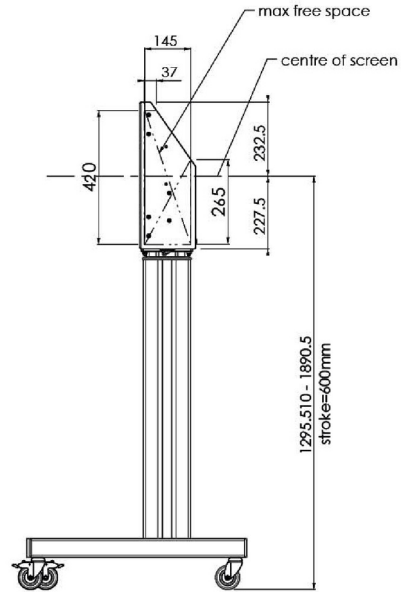

03 KAPCSOLÓDÓ INFORMÁCIÓK

Kapcsolódó termékek

[MD 052B7285](#)