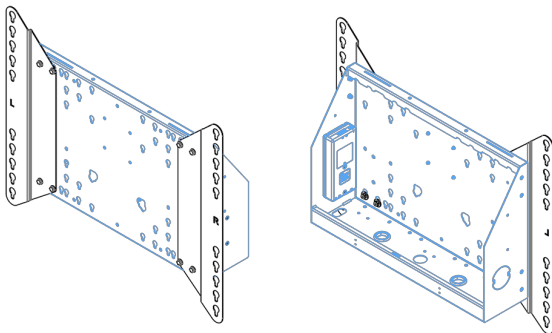

03 KAPCSOLÓDÓ INFORMÁCIÓK

Kapcsolódó termékek

[MD 052B7285](#)