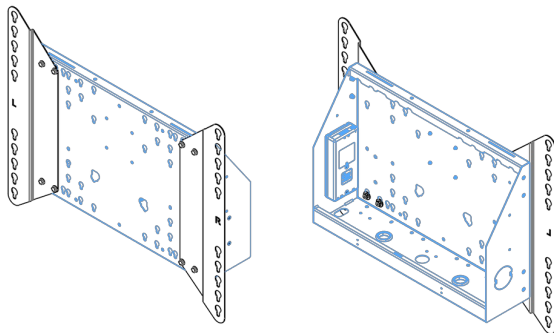

02 MÉRETEK / SÚLY

Súly (doboz nélkül)

52kg

EAN kód

4948570032600